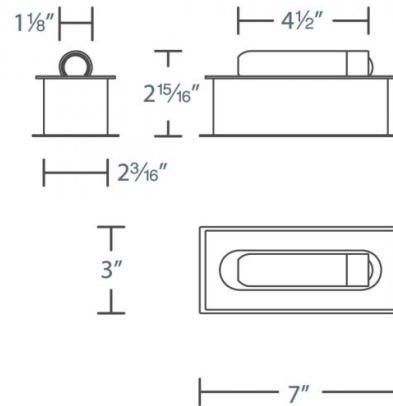

WAC LIGHTING

Fixture Type: _____

Catalog Number: _____

Project: _____

Location: _____

Scope

Wall Light 3000K

Model & Size	Color Temp & CRI	Watt	LED Lumens	Delivered Lumens	Finish
BL-29903 3"	3000K 90	9W	465	135	BK Black BN Brushed Nickel WT White

Example: **BL-29903-BK**

DESCRIPTION

This wall light features a wide pivotable arm, integral driver and convenient fingertip touch dimming.

FEATURES

- On-off switch on fixture
- Wide pivotable arm with light
- Integral driver
- Surface mount or recessed mount
- Fits 2" x 4" vertical switch box with conversion plate provided
- 8 ft cord included for hard-wired and portable installation
- Fingertip touch dimming on base
- Driver concealed within the fixture

SPECIFICATIONS

Color Temp:	3000K
Input:	120-240 VAC, 50/60Hz
CRI:	90
Rated Life:	50000 Hours
Standards:	ETL, cETL
Construction:	Aluminum hardware with glass lens

FINISHES

LINE DRAWING

BL-29903-BN