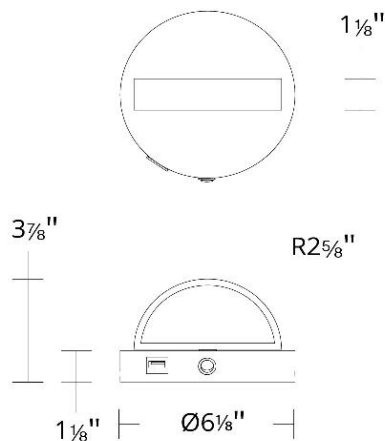

### SPECIFICATIONS

Color Temp:	3000K
Input:	120 VAC, 50/60Hz
CRI:	90
Dimming:	ELV: 100-10% , TRIAC: 100-5%
Rated Life:	50000 Hours
Mounting:	Can be mounted on wall in all orientations
Standards:	ETL, cETL, Title 24 JA8 Compliant Damp Location Listed
Construction:	Aluminum body, etched acrylic diffuser

### LINE DRAWING:

BL-47406