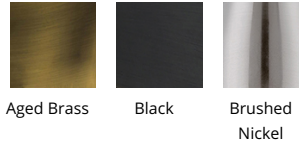

WAC LIGHTING

Fixture Type: _____

Catalog Number: _____

Project: _____

Location: _____

Duplex

Task Light 3000K

Model & Size	Color Temp & CRI	Finish	Watt	Voltage	LED Lumens	Delivered Lumens
BL-67305 5"	3000K 90	AB Aged Brass BK Black BN Brushed Nickel	8W	120 VAC	1050	315

Example: **BL-67305-BN**

For custom requests please contact customs@wacighting.com

DESCRIPTION

Dome light. A rotatable neck accents a circular appeal for multidirectional illumination.

FEATURES

- On/off toggle switch on the canopy
- Light source offers 330 degree horizontal rotation and a 90 degree vertical rotation
- USB port on the bottom of the canopy for charging
- Driver concealed within the canopy
- 5 year warranty

SPECIFICATIONS

Color Temp:	3000K
Input:	120 VAC, 50/60Hz
CRI:	90
Rated Life:	54000 Hours
Standards:	ETL, cETL Damp Location Listed
Construction:	Steel frame with PC diffuser

FINISHES:

Aged Brass

Black

Brushed Nickel