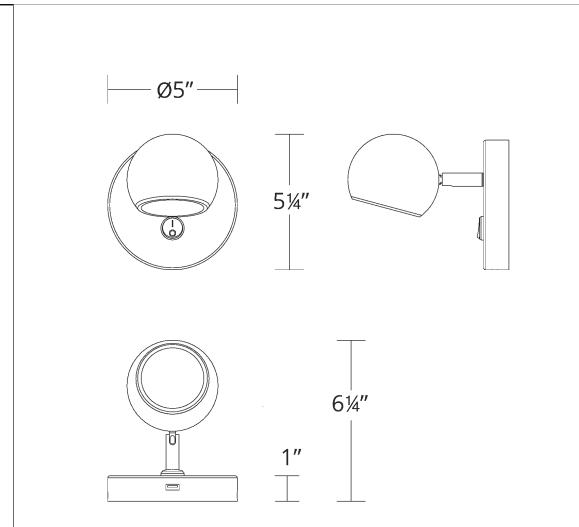

WAC LIGHTING

Fixture Type: _____

Catalog Number: _____

Project: _____

Location: _____

Duplex

Task Light 3000K

Model & Size	Color Temp & CRI	Finish	Watt	Voltage	LED Lumens	Delivered Lumens
BL-67305 5"	3000K 90	AB Aged Brass BK Black BN Brushed Nickel	8W	120 VAC	1050	315

Example: **BL-67305-BN**

For custom requests please contact customs@wacighting.com

DESCRIPTION

Dome light. A rotatable neck accents a circular appeal for multidirectional illumination.

FEATURES

- On/off toggle switch on the canopy
- Light source offers 330 degree horizontal rotation and a 90 degree vertical rotation
- USB port on the bottom of the canopy for charging
- Driver concealed within the canopy
- 5 year warranty

SPECIFICATIONS

Color Temp:	3000K
Input:	120 VAC, 50/60Hz
CRI:	90
Rated Life:	54000 Hours
Standards:	ETL, cETL Damp Location Listed
Construction:	Steel frame with PC diffuser

FINISHES:

Aged Brass

Black

Brushed Nickel

LINE DRAWING:

BL-67305