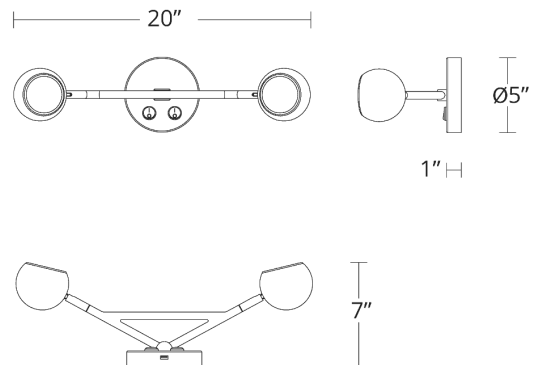

WAC LIGHTING

Fixture Type: _____

Catalog Number: _____

Project: _____

Location: _____

Duplex

Task Light 3000K

Model & Size	Color Temp & CRI	Finish	Watt	Voltage	LED Lumens	Delivered Lumens
BL-67320 20"	3000K 90	AB Aged Brass BK Black BN Brushed Nickel	7W	120 VAC	1075	322

Example: **BL-67320-BN**

For custom requests please contact customs@wacighting.com

DESCRIPTION

Dome light. A rotatable neck accents a circular appeal for multidirectional illumination.

FEATURES

- Two on/off toggle switch on the canopy to control each lamp individually
- Light source offers 330 degree horizontal rotation and a 90 degree vertical rotation
- USB port on the bottom of the canopy for charging
- Driver concealed within the canopy
- 5 year warranty

SPECIFICATIONS

Color Temp:	3000K
Input:	120 VAC,50/60Hz
CRI:	90
Rated Life:	54000 Hours
Standards:	ETL, cETL Damp Location Listed
Construction:	Steel frame with PC diffuser

FINISHES:

LINE DRAWING:

BL-67320