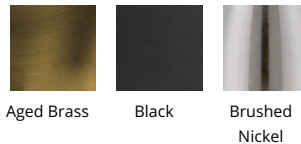

WAC LIGHTING

Fixture Type: _____

Catalog Number: _____

Project: _____

Location: _____

Duplex

Task Light 3000K

Model & Size	Color Temp & CRI	Finish	Watt	Voltage	LED Lumens	Delivered Lumens
BL-67320 20"	3000K 90	AB Aged Brass BK Black BN Brushed Nickel	7W	120 VAC	1075	322

Example: **BL-67320-BN**

For custom requests please contact customs@wacighting.com

DESCRIPTION

Dome light. A rotatable neck accents a circular appeal for multidirectional illumination.

FEATURES

- Two on/off toggle switch on the canopy to control each lamp individually
- Light source offers 330 degree horizontal rotation and a 90 degree vertical rotation
- USB port on the bottom of the canopy for charging
- Driver concealed within the canopy
- 5 year warranty

SPECIFICATIONS

Color Temp:	3000K
Input:	120 VAC,50/60Hz
CRI:	90
Rated Life:	54000 Hours
Standards:	ETL, cETL Damp Location Listed
Construction:	Steel frame with PC diffuser

FINISHES:

LINE DRAWING:

BL-67320