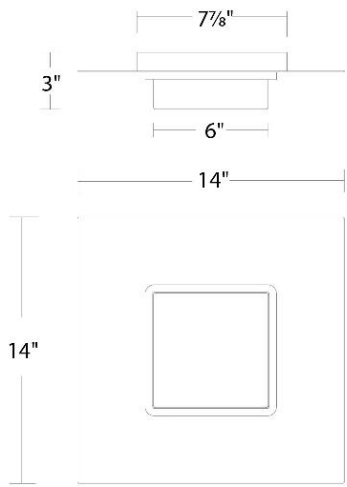

WAC LIGHTING

Double Decker

Flush Mount 4CCT

Fixture Type: _____

Catalog Number: _____

Project: _____

Location: _____

Model & Size	Color Temp	Finish	LED Watts	LED Lumens	Delivered Lumens
FM-31414 14"	2700K	BK/AB Black/Aged	22 W	1800	963
	3000K	Brass	22 W	1800	963
	3500K		22 W	1800	963
	4000K		22 W	1800	963

Example: **FM-31414-40-BK/AB**

For custom requests please contact customs@wacighting.com

DESCRIPTION

A perfect platform. This bi-level ceiling luminaire features a large, aged brass square crowning a smaller black profile that embraces an etched opal diffuser. Contrasting and complementary size, forms and finishes result in a delightful combination.

FEATURES

- Opal glass diffuser
- Built in color temperature adjustability. Switch from 2700K/3000K/3500K/4000K
- 0-10V dimming option (LDS065M010AFE-LO1) available (special order), unit dimensions: 3.4" x 1.2" x 0.5"
- ACLED driverless technology

SPECIFICATIONS

Color Temp:	4000K,3500K,3000K,2700K
Input:	120 VAC,50/60Hz
CRI:	90
Dimming:	ELV: 100-10% ,TRIAC: 100-5%
Rated Life:	50000 Hours
Mounting:	Can be mounted on ceiling or wall in all orientations
Standards:	ETL, cETL,Title 24 JA8 Compliant Damp Location Listed
Construction:	Aluminum body with glass diffuser

FINISHES:

Black/Aged
Brass

LINE DRAWING:

FM-31414

REPLACEMENT PARTS

RRL-GLA-31414 - Glass Shade