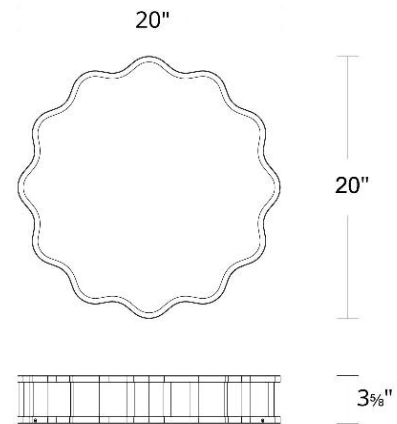

Fixture Type: _____

Catalog Number: _____

Project: _____

Location: _____

Vaughan

Flush Mount 3000K

Model & Size	Color Temp & CRI	Finish	Watt	Voltage	LED Lumens	Delivered Lumens
FM-67120 20"	3000K 90	AB Aged Brass BN Brushed Nickel	40W	120-277V	3600	2891

Example: **FM-67120-BN**

For custom requests please contact customs@wacighting.com

DESCRIPTION

A centerpiece or classic complement.

FEATURES

- Driver concealed within the canopy

SPECIFICATIONS

Color Temp:	3000K
Input:	120-277V,50/60Hz
CRI:	90
Dimming:	ELV: 100-10% , 100-5%,TRIAC: 100-5%
Rated Life:	50000 Hours
Mounting:	Can be mounted on ceiling or wall in all orientations
Standards:	ETL, cETL, Title 24 JA8 Compliant Damp Location Listed
Construction:	Aluminum body, PC diffuser

FINISHES:

LINE DRAWING:

FM-67120