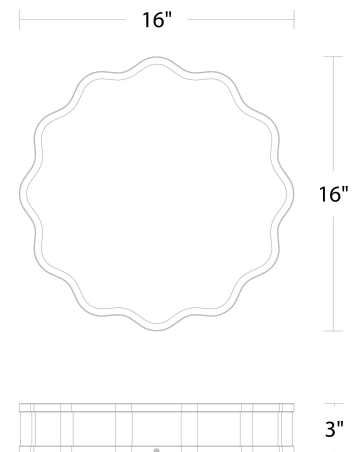

LINE DRAWING: