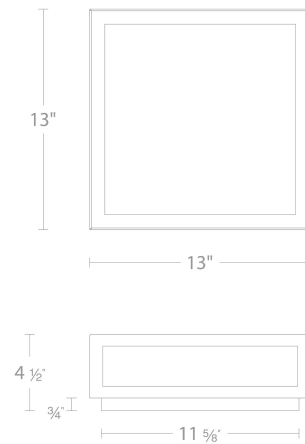

Fixture Type: _____

Catalog Number: _____

Project: _____

Location: _____

Hawthorne

Outdoor Ceiling Mount 3000K

Model & Size	Color Temp & CRI	Finish	Watt	LED Lumens	Delivered Lumens
FM-W33113 11"	3000K 90	BK Black	20W	941	684

SPECIFICATIONS

Color Temp:	3000K
Input:	120/277 VAC,50/60Hz
CRI:	90
Dimming:	ELV: 100-10% ,TRIAC: 100-10%
Rated Life:	50000 Hours
Mounting:	Can be mounted on ceiling or wall in all orientations
Standards:	ETL, cETL,IP65 Wet Location Listed
Construction:	Aluminum body, hammered glass diffuser

REPLACEMENT PARTS

RPL-GLA-33113-SI - Side Glass

FINISHES:

Black

LINE DRAWING:

FM-W33113