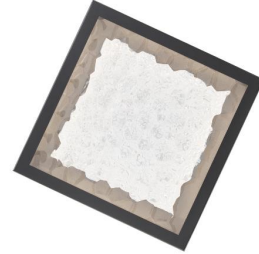

Fixture Type: _____

Catalog Number: _____

Project: _____

Location: _____

Hawthorne

Outdoor Ceiling Mount 3000K

Model & Size	Color Temp & CRI	Finish	Watt	LED Lumens	Delivered Lumens
FM-W33113 11"	3000K 90	BK Black	20W	941	684

Example: **FM-W33113-BK**

For custom requests please contact customs@wacighting.com

FEATURES

- Hammered glass panels on five sides
- Stainless steel textured reflector
- Driver concealed within the canopy
- 5 Year warranty

SPECIFICATIONS

Color Temp:	3000K
Input:	120/277 VAC,50/60Hz
CRI:	90
Dimming:	ELV: 100-10% ,TRIAC: 100-10%
Rated Life:	50000 Hours
Mounting:	Can be mounted on ceiling or wall in all orientations
Standards:	ETL, cETL,IP65 Wet Location Listed
Construction:	Aluminum body, hammered glass diffuser

REPLACEMENT PARTS

RPL-GLA-33113-SI - Side Glass

FINISHES:

Black

LINE DRAWING:

FM-W33113