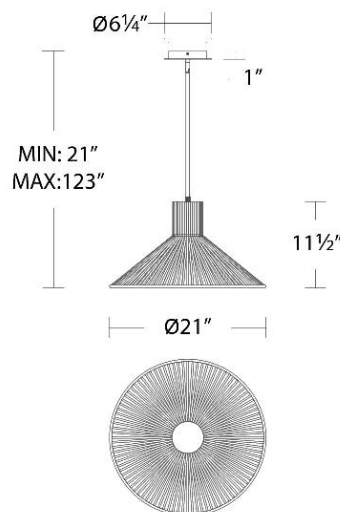

Example: **PD-17421-40-BK**

For custom requests please contact customs@wacighting.com

DESCRIPTION

A crown of narrow rods descends into a wide brim. The clean, basket-style frame shelters LEDs that shine both out and down.

FEATURES

- Three 12" and one 6" downrods included (additional downrods available)
- May be mounted on a sloped ceiling
- Built in color temperature adjustability. Switch from 2700K/3000K/3500K/4000K
- Spin-on round canopy with minimal hardware
- Driver concealed within the canopy

SPECIFICATIONS

Color Temp:	4000K,3500K,3000K,2700K
Input:	120 VAC,50/60Hz
CRI:	90
Dimming:	ELV: 100-10% ,TRIAC: 100-5%
Rated Life:	50000 Hours
Standards:	ETL, cETL,Title 24 JA8 Compliant Damp Location Listed
Construction:	Aluminum body with acrylic diffuser

FINISHES:

Black

LINE DRAWING:

PD-17421