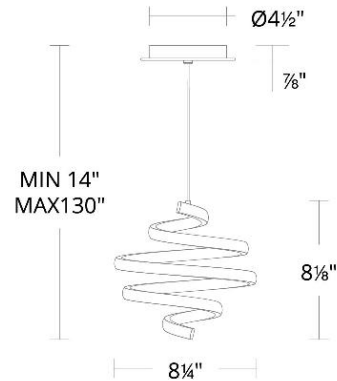

SPECIFICATIONS

Color Temp:	4000K,3500K,3000K,2700K
Input:	120/277V,50/60Hz
CRI:	90
Dimming:	ELV: 100-10% ,TRIAC: 100-5%
Rated Life:	50000 Hours
Standards:	ETL, cETL Damp Location Listed
Construction:	Aluminum body with silicon diffuser

FINISHES:

Black

LINE DRAWING:

PD-19406