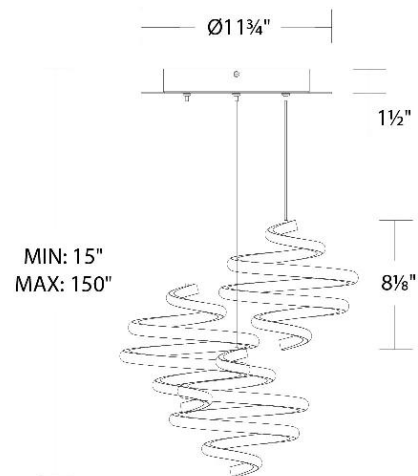

LINE DRAWING: