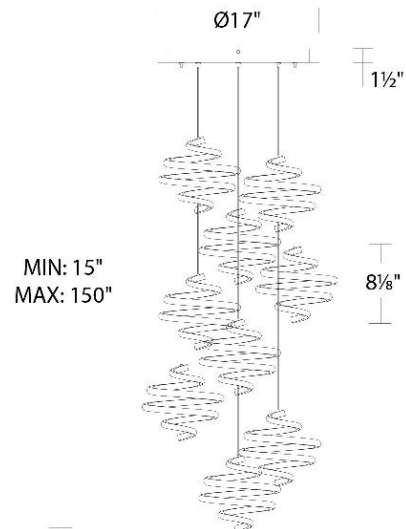

LINE DRAWING: