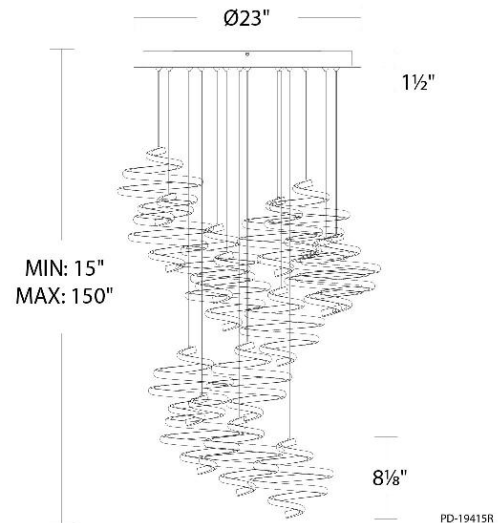

LINE DRAWING: