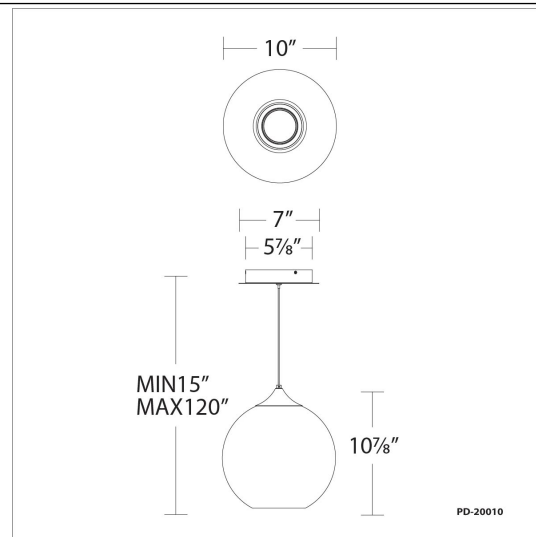

LINE DRAWING