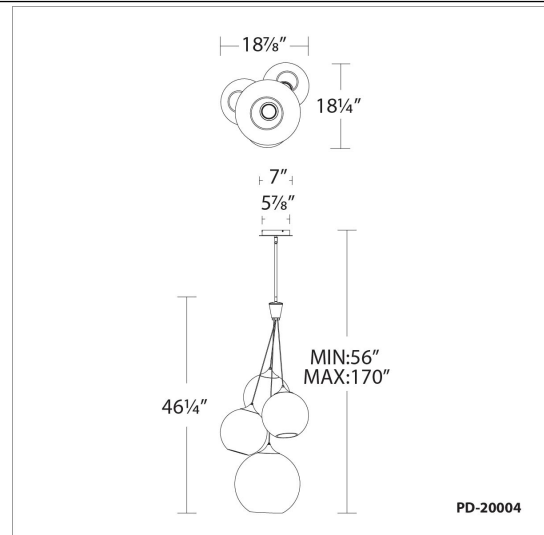

LINE DRAWING