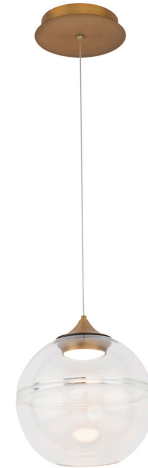

Fixture Type: _____

Catalog Number: _____

Project: _____

Location: _____

Bistro

Model & Size	Color Temp & CRI	Finish	Watt	LED Lumens	Delivered Lumens	Title 24
PD-20010 10"	3000K 90	AB Aged Brass	9W	680	259	YES

Example: **PD-20010-AB**

DESCRIPTION

Classic forms elevated.

FEATURES

- Low profile, powered aircraft cables for an ultra-clean look
- Easy to clean
- Can be mounted on a sloped ceiling
- Three 12" and one 6" downrods included for PD-20004 only
- Driver conceals within the canopy
- Quick install canopy
- 5 Year warranty

SPECIFICATIONS

Color Temp:	3000K
Input:	120-277 VAC, 50/60Hz
CRI:	90
Dimming:	ELV: 100-10%, 0-10V: 100-5%, TRIAC: 100-5%
Rated Life:	50000 Hours
Standards:	ETL, cETL, Title 24: 2019
	Damp Location Listed
Construction:	Aluminum hardware with glass diffuser