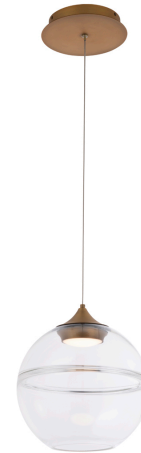

Fixture Type: _____

Catalog Number: _____

Project: _____

Location: _____

Bistro

Model & Size	Color Temp & CRI	Finish	Watt	LED Lumens	Delivered Lumens	Title 24
PD-20014 14"	3000K 90	AB Aged Brass	9W	680	281	YES

Example: **PD-20014-AB**

DESCRIPTION

Classic forms elevated.

FEATURES

- Low profile, powered aircraft cables for an ultra-clean look
- Easy to clean
- Can be mounted on a sloped ceiling
- Three 12" and one 6" downrods included for PD-20004 only
- Driver conceals within the canopy
- Quick install canopy
- 5 Year warranty

SPECIFICATIONS

Color Temp:	3000K
Input:	120-277 VAC, 50/60Hz
CRI:	90
Dimming:	ELV: 100-10%, 0-10V: 100-5%, TRIAC: 100-5%
Rated Life:	50000 Hours
Standards:	ETL, cETL, Title 24: 2019
	Damp Location Listed
Construction:	Aluminum hardware with glass diffuser