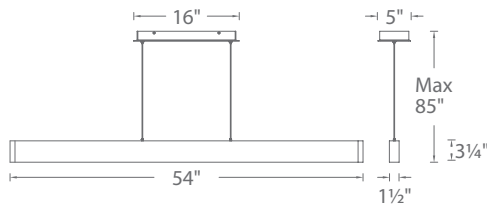

VOLO – model: PD-227
 dwelLED™ LED Pendant

WAC LIGHTING
 Responsible Lighting®

Fixture Type:

Catalog Number:

Project: _____

Location: _____

PRODUCT DESCRIPTION

Wishful lighting in a luminous linear chandelier with a handsome brushed metal finish and rounded ends. Ultra thin pendant for the discerning minimalist. Volo is suspended on two thin low profile cables without the need for an additional power cord, lending to a simple and minimalistic design. Adjustable to different lengths through a push-pin locking mechanism at the canopy.

FEATURES

- Ultra thin pendant for the discerning minimalist
- Solid aluminum construction
- Frosted diffuser provides even illumination
- Cable suspension carrying low voltage may be field shortened
- Transformer located inside the canopy
- Brushed and anodized metal finishes
- Color Temp: 3000K
- CRI: 90
- Dimming: 100% - 10% ELV
- Rated Life: 54,000 hours
- Input: 120V (277V special order)

SPECIFICATIONS

Construction: Die cast Aluminum and Frosted Acrylic Diffuser

Light Source: High output LED.

Finish: Brushed Aluminum (AL), Brushed Black (BK)

Standards: ETL & cETL damp location listed.

ORDER NUMBER

	Watt	LED Lumens	Delivered Lumens	Finish
PD-22754	56W	3095	2535	AL <i>Brushed Aluminum</i>  BK <i>Brushed Black</i> 

Example: **PD-22754-AL**

For 277V, add an "F" before the finish: **PD-22754F-AL**

wacighting.com
 Phone (800) 526.2588
 Fax (800) 526.2585