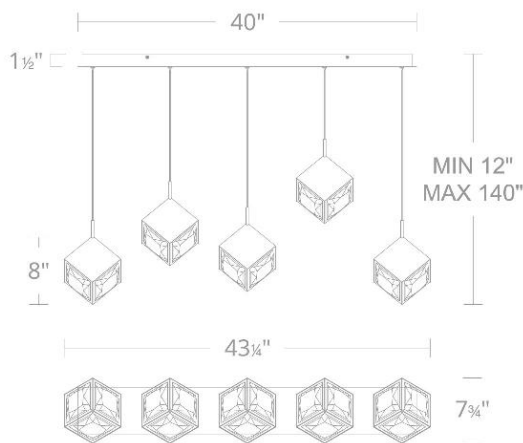

LINE DRAWING: