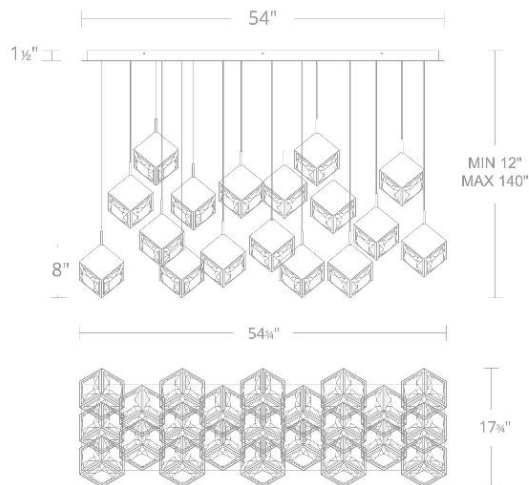

FINISHES:

Black Aged Brass

LINE DRAWING:

PD-29323L