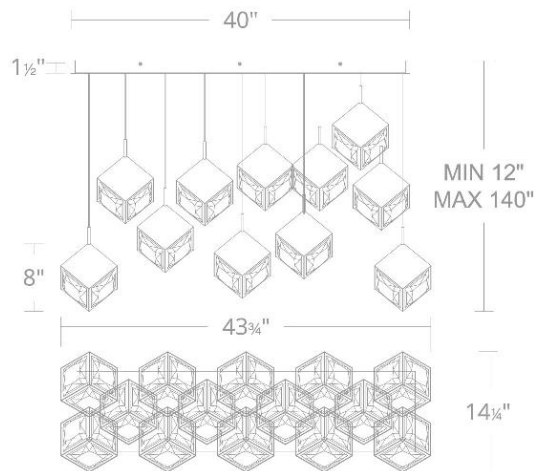

REPLACEMENT PARTS

RPL-GLA-29308 - PD-29308 Crystal

FINISHES:

LINE DRAWING:

PD-29314L

WAC LIGHTING

Ice Cube

Linear Multi Light 4CCT