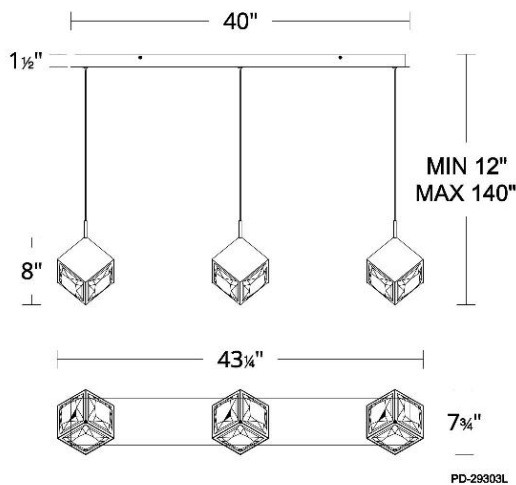

LINE DRAWING: