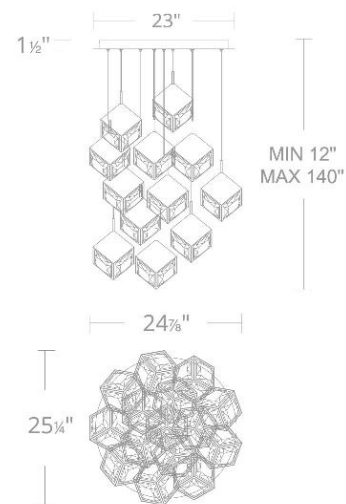

### LINE DRAWING:

PD-29315R

Fixture Type: \_\_\_\_\_

Catalog Number: \_\_\_\_\_

Project: \_\_\_\_\_

Location: \_\_\_\_\_