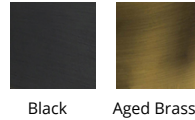

### FINISHES:

Black      Aged Brass