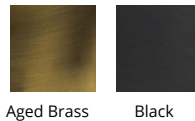

Example: **PD-29303L-BK**

For custom requests please contact customs@wacighting.com

DESCRIPTION

Faceted like a hand-cut jewel, adding a dash of chic to a room's ensemble.

FEATURES

- K9 crystal
- Low profile, adjustable powered aircraft cables for an ultra-clean look
- Built in color temperature adjustability. Switch from 2700K/3000K/3500K/4000K
- Driver concealed within the canopy

SPECIFICATIONS

Color Temp:	2700K/3000K/3500K/4000K
Input:	120-277V,50/60Hz
CRI:	90
Dimming:	ELV: 100-10% , 0-10V: 100-5%,TRIAC: 100-5%
Rated Life:	50000 Hours
Standards:	ETL, cETL Damp Location Listed
Construction:	Steel frame with K9 crystal diffuser

REPLACEMENT PARTS

RPL-GLA-29308 - PD-29308 Crystal

FINISHES:

LINE DRAWING:

Fixture Type: _____

Catalog Number: _____

Project: _____

Location: _____