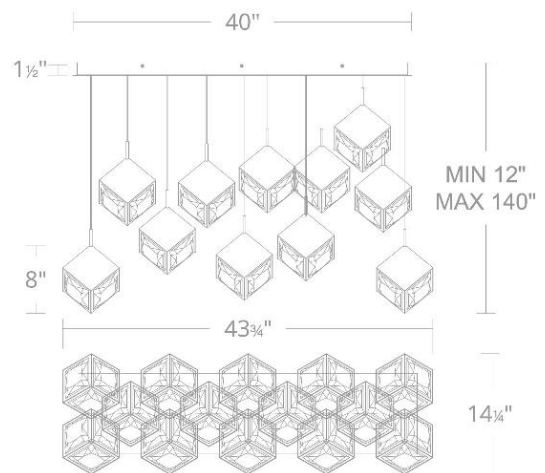

REPLACEMENT PARTS

RPL-GLA-29308 - PD-29308 Crystal

FINISHES:

Aged Brass Black

LINE DRAWING:

PD-29314L

Fixture Type: _____

Catalog Number: _____