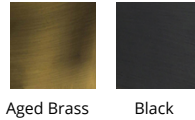

REPLACEMENT PARTS

RPL-GLA-29308 - PD-29308 Crystal

FINISHES:

Aged Brass Black

LINE DRAWING:

PD-29314L

Fixture Type: _____

Catalog Number: _____