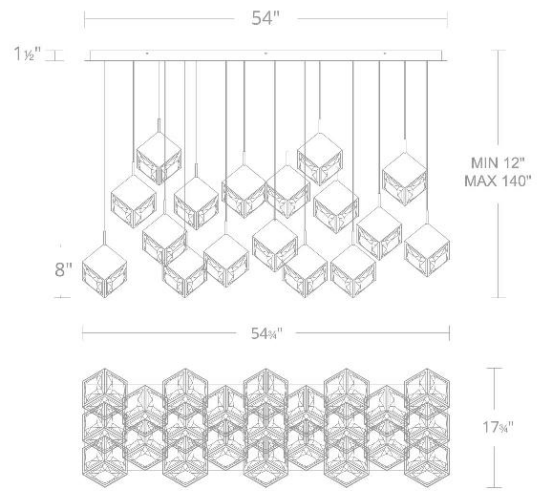

REPLACEMENT PARTS

RPL-GLA-29308 - PD-29308 Crystal

FINISHES:

Aged Brass Black

LINE DRAWING:

PD-29323L