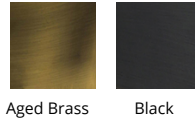

FINISHES:

LINE DRAWING: