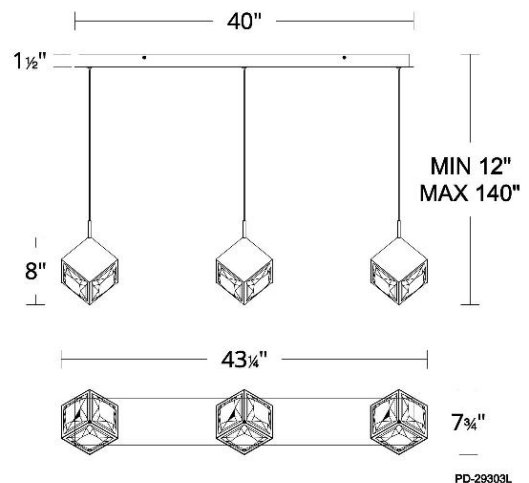

REPLACEMENT PARTS

RPL-GLA-29308 - PD-29308 Crystal

FINISHES:

LINE DRAWING:

Fixture Type: _____

Catalog Number: _____

Project: _____

Location: _____