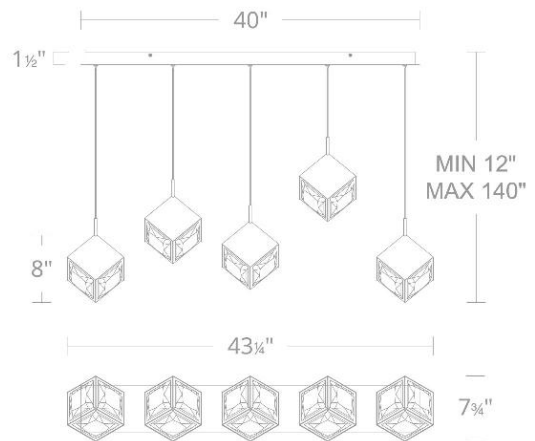

REPLACEMENT PARTS

RPL-GLA-29308 - PD-29308 Crystal

FINISHES:

LINE DRAWING:

PD-29305L

Fixture Type: _____

Catalog Number: _____

Project: _____