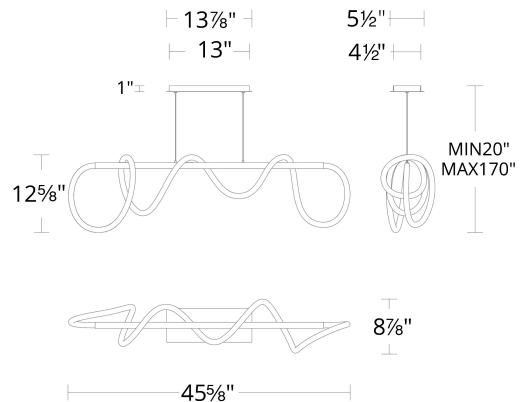

### Linear Pendant 3000K

Model & Size	Color Temp & CRI	Finish	Watt	LED Lumens	Delivered Lumens
PD-35246 46"	3000K 90	BK Black	30W	4000	2734

Example: **PD-35246-BK**

For custom requests please contact [customs@wacighting.com](mailto:customs@wacighting.com)

#### SPECIFICATIONS

Color Temp:	3000K
Input:	120-277 VAC,50/60Hz
CRI:	90
Dimming:	ELV: 100-10% , 0-10V: 100-5%,TRIAC: 100-10%
Rated Life:	50000 Hours
Standards:	ETL, cETL,Title 24 JA8-2019 Compliant Damp Location Listed
Construction:	Aluminum body, silicone diffuser

#### LINE DRAWING:

PD-35246