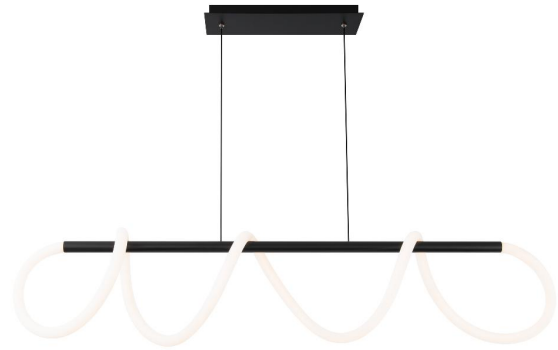

Fixture Type: _____

Catalog Number: _____

Project: _____

Location: _____

Tightrope

Linear Pendant 3000K

Model & Size	Color Temp & CRI	Finish	Watt	LED Lumens	Delivered Lumens
PD-35246 46"	3000K 90	BK Black	30W	4000	2734

Example: **PD-35246-BK**

For custom requests please contact customs@wacighting.com

FEATURES

- Omnidirectional diffused illumination
- Adjustable silicone diffuser to create desired look
- Low profile, adjustable powered aircraft cables for an ultra-clean look
- Slide-on rectangular canopy design with minimal hardware
- May be mounted on a sloped ceiling
- Driver concealed within the canopy
- 5 Year warranty

SPECIFICATIONS

Color Temp:	3000K
Input:	120-277 VAC,50/60Hz
CRI:	90
Dimming:	ELV: 100-10% , 0-10V: 100-5%,TRIAC: 100-10%
Rated Life:	50000 Hours
Standards:	ETL, cETL,Title 24 JA8-2019 Compliant Damp Location Listed
Construction:	Aluminum body, silicone diffuser