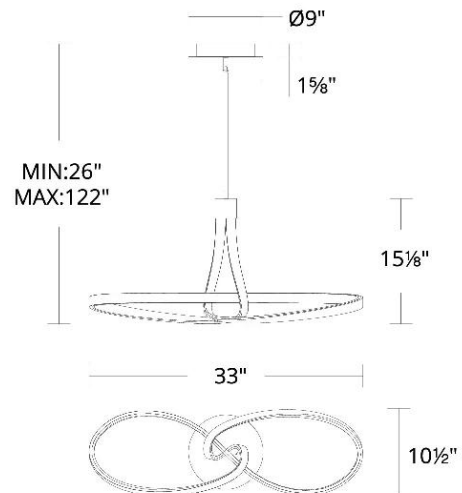

### REPLACEMENT PARTS

- ROD-I06-PC130T-BK - 6" Rod (BK)
- ROD-I12-PC130T-BK - 12" Rod (BK)

### LINE DRAWING:

PD-35433