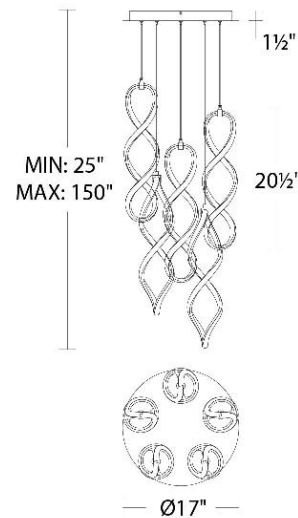

FINISHES:

LINE DRAWING:

PD-47805R

Fixture Type: _____

Catalog Number: _____

Project: _____

Location: _____

Interlace