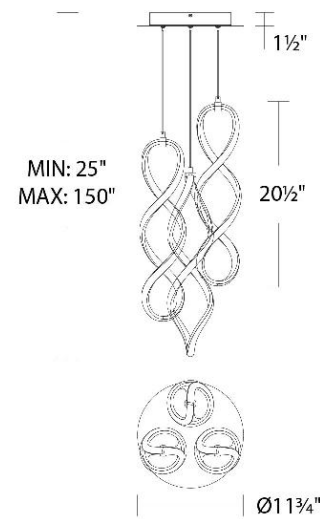

FINISHES:

LINE DRAWING:

PD-47803R

Fixture Type: _____

Catalog Number: _____

Project: _____

Location: _____

Interlace