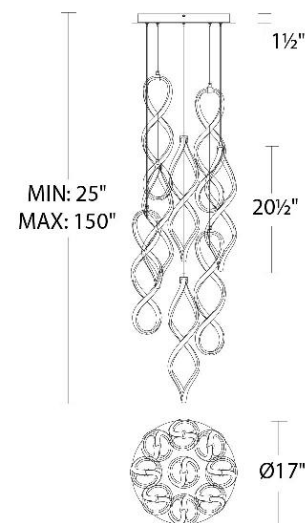

FINISHES:

LINE DRAWING:

PD-47805R

Fixture Type: _____

Catalog Number: _____

Project: _____

Location: _____

Interlace

FINISHES:

LINE DRAWING:

PD-47809R

Fixture Type: _____

Catalog Number: _____

Project: _____

Location: _____

Interlace