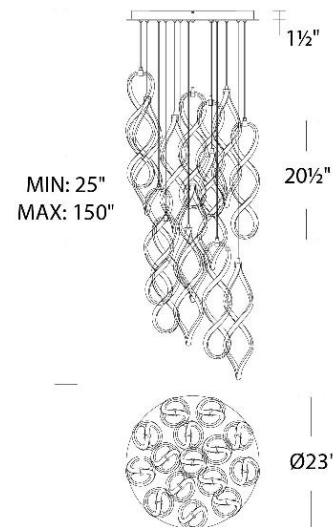

LINE DRAWING: