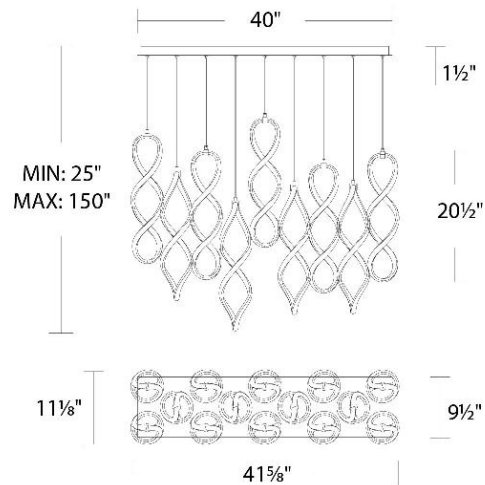

### LINE DRAWING:

PD-47814L

Fixture Type: \_\_\_\_\_

Catalog Number: \_\_\_\_\_

Project: \_\_\_\_\_

Location: \_\_\_\_\_