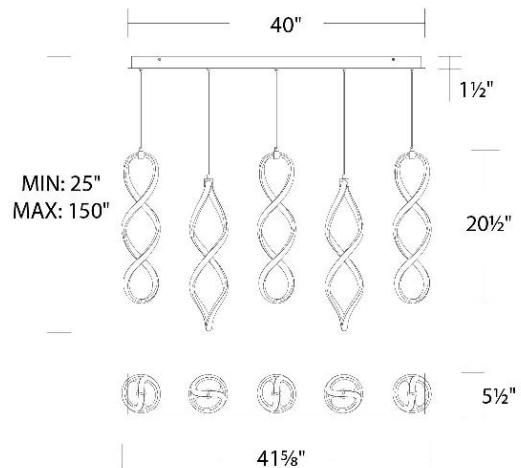

LINE DRAWING: