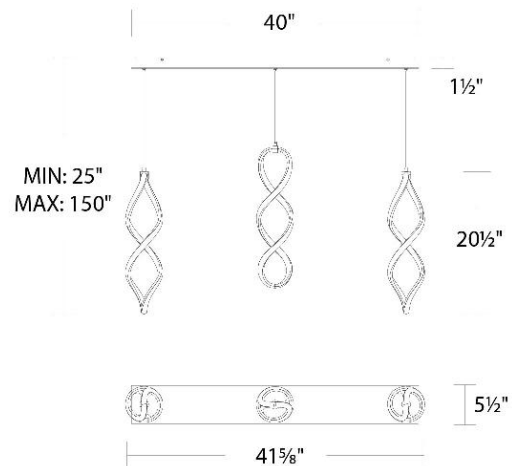

LINE DRAWING: