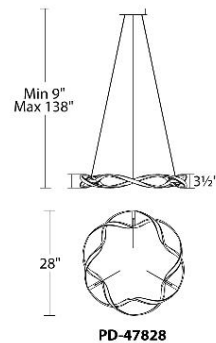

FINISHES:

LINE DRAWING: