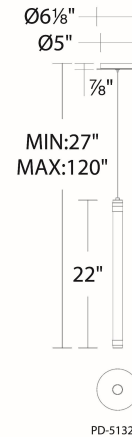

#### SPECIFICATIONS

Color Temp:	3000K
Input:	120/277 VAC,50/60Hz
CRI:	90
Standards:	ETL, cETL Damp Location Listed
Construction:	Aluminum body with glass diffuser

#### LINE DRAWING:

PD-51315

Fixture Type: \_\_\_\_\_

Catalog Number: \_\_\_\_\_

Project: \_\_\_\_\_

Location: \_\_\_\_\_

#### REPLACEMENT PARTS

- RPL-FIL-51322-AB - LED filament replacement AB
- RPL-FIL-51322-BK - LED filament replacement BK

#### LINE DRAWING:

PD-51322