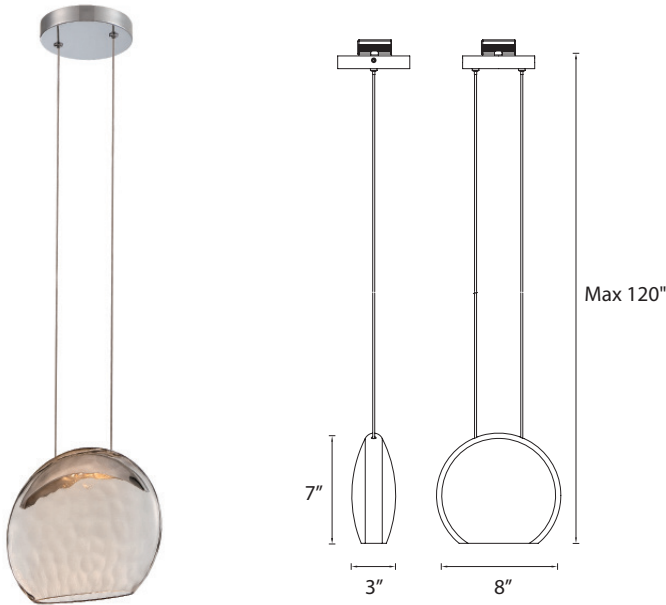

**LOLLI – model: PD-52008**  
 dwelLED™ LED Pendants

**WAC LIGHTING**  
 Responsible Lighting®

Fixture Type:

Catalog Number:

Project: \_\_\_\_\_

Location: \_\_\_\_\_

**PRODUCT DESCRIPTION**

An elegant distinctive look for LED technology. Mouth blown oval bronze glass with hammered optics tailored fit over a crescent die-cast LED housing that evokes beautiful patterns of ambient light like rays of sunshine on a fountain. Ideally placed in multiples at restaurants, hotel counters and kitchen islands.

**FEATURES**

- Unique oval bronze glass pendant with hammered optic
- Smooth and continuous ELV dimming
- Cable suspension carrying low voltage may be field shortened
- Meets 2013 California Title 24 Efficiency
- ETL & cETL damp location listed
- Transformer located in J box
- 80,000 hour rated life
- 90 CRI

**SPECIFICATIONS**

**Construction:** Unique oval bronze glass pendant with hammered optic

**ORDERING NUMBER**

Model#	Color Temp	Watt	LED Lumens	Delivered Lumens	Finish
<b>PD-52008</b>	2700K	6.5W	284	165	<b>CH</b> Chrome