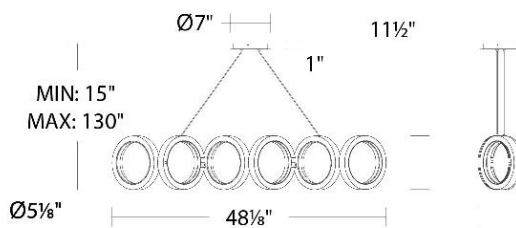

WAC LIGHTING

Cabot

Pendant 4CCT

Fixture Type: _____

Catalog Number: _____

Project: _____

Location: _____

Model & Size	Color Temp	Finish	LED Watts	LED Lumens	Delivered Lumens
PD-53448 48"	2700K	BK Black	40 W	2560	901
	3000K		40 W	2560	901
	3500K		40 W	2560	901
	4000K		40 W	2560	901

Example: **PD-53448-40-BK**

For custom requests please contact customs@wacighting.com

DESCRIPTION

In the round. Rings of light glow softly through flush opal diffusers. Perfectly tethered to each other, this foldable design can be adjusted as desired along its linear length.

FEATURES

- Contracts and extends for an adjustable length and customized look
- Low profile, adjustable powered aircraft cables for an ultra-clean look
- May be mounted on a sloped ceiling
- Built in color temperature adjustability. Switch from 2700K/3000K/3500K/4000K
- Spin-on round canopy with minimal hardware
- Driver concealed within the canopy

FINISHES:

Black

LINE DRAWING:

PD-53448