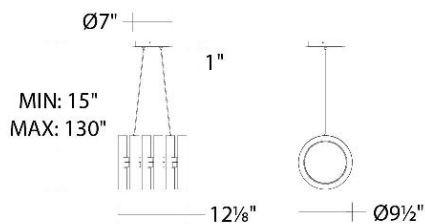

FINISHES:

Black

LINE DRAWING:

PD-53448