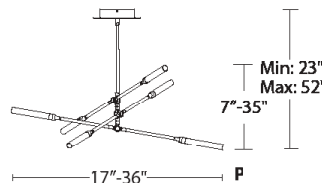

HOUDINI - LED Chandelier

PD-55904, PD-55906, PD-55912

dweLED

by WAC Lighting

Fixture Type:

Catalog Number:

Project: _____

Location: _____

PRODUCT DESCRIPTION

Waving wands deliver cutting-edge LED magic.

FEATURES

- Frosted acrylic rod diffuser on dual planar rotatable aluminum bars
- Driver located within the canopy
- Integral swivel for sloped ceilings
- Three 12" and one 6" rods included (additional extension rods available)
- Color Temperature: 3000K
- CRI: 90
- Rated Life: 36,000 hours

SPECIFICATIONS

Construction: Aluminum with frosted acrylic diffuser

Input: 120V - 277V

Dimming: 100% - 10% ELV

Light Source: High output LED

Finish: Black/Aged Brass (BK/AB), Brushed Nickel (BN)

Standards: ETL/cETL, Damp location listed, JA8 2016 Title 24 Compliant

PD-55906

ORDER NUMBER

Model	Light	Watt	Delivered Lumens	Finish
PD-55904	4	11W	287	BK/AB Black/Aged Brass BN Black
PD-55906	6	16W	427	
PD-55912	12	31W	796	

Example: PD-55906-BK/AB

dweLED.com
Phone (800) 526.2588
Fax (800) 526.2585

Headquarters/Eastern Distribution Center
44 Harbor Park Drive
Port Washington, NY 11050

Central Distribution Center
1600 Distribution Ct
Lithia Springs, GA 30122

Western Distribution Center
1750 Archibald Avenue
Ontario, CA 91760