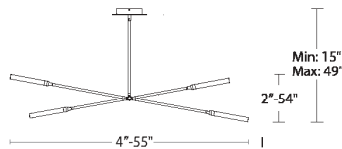

PRODUCT DESCRIPTION

Waving wands deliver cutting-edge LED magic.

FEATURES

- Frosted acrylic rod diffuser on dual planar rotatable aluminum bars
- Driver located within the canopy
- Integral swivel for sloped ceilings
- Three 12" and one 6" rods included (additional extension rods available)
- Color Temperature: 3000K
- CRI: 90
- Rated Life: 36,000 hours

SPECIFICATIONS

Construction: Aluminum with frosted acrylic diffuser

Input: 120V - 277V

Dimming: 100% - 10% ELV

Light Source: High output LED

Finish: Black/Aged Brass (BK/AB), Brushed Nickel (BN)

Standards: ETL/cETL, Damp location listed, JA8 2016 Title 24 Compliant