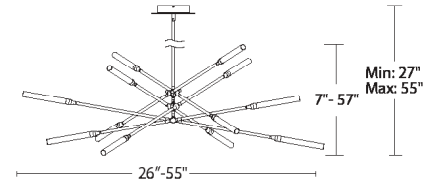

PD-55912

ORDER NUMBER

Model	Light	Watt	Delivered Lumens	Finish
PD-55904	4	11W	287	BK/AB Black/Aged Brass BN Black
PD-55906	6	16W	427	
PD-55912	12	31W	796	

Example: PD-55906-BK/AB

dweLED.com
Phone (800) 526.2588
Fax (800) 526.2585

Headquarters/Eastern Distribution Center
44 Harbor Park Drive
Port Washington, NY 11050

Central Distribution Center
1600 Distribution Ct
Lithia Springs, GA 30122

Western Distribution Center
1750 Archibald Avenue
Ontario, CA 91760