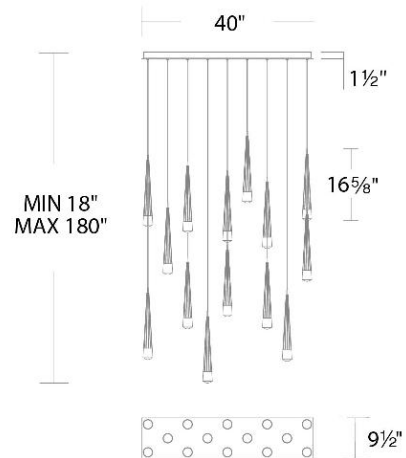

LINE DRAWING: