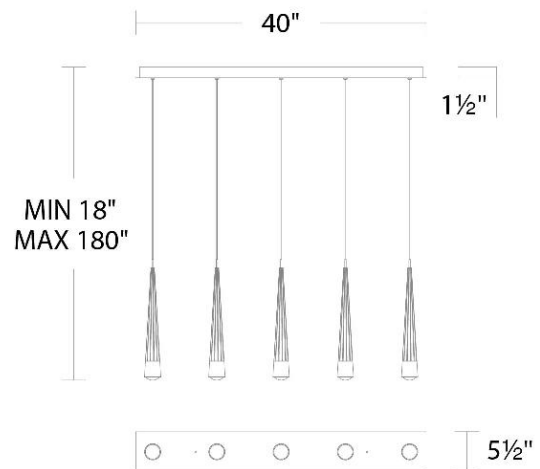

LINE DRAWING: