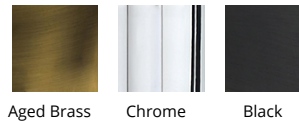

FINISHES:

Aged Brass   Chrome   Black

LINE DRAWING: