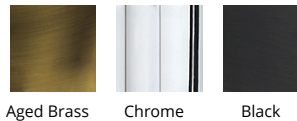

FINISHES:

Aged Brass   Chrome   Black

LINE DRAWING: