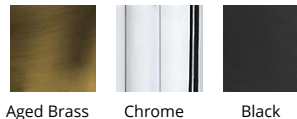

FINISHES:

Aged Brass   Chrome   Black

LINE DRAWING: