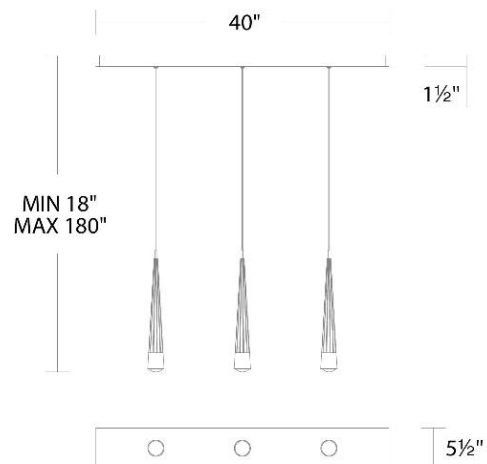

LINE DRAWING: