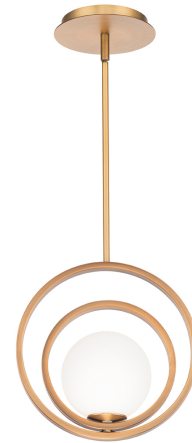

Fixture Type: _____

Catalog Number: _____

Project: _____

Location: _____

Ellington Mini Pendant 3000K

Model & Size	Color Temp & CRI	Watt	LED Lumens	Delivered Lumens	Finish
PD-61110 10"	3000K 90	7W	340	312	AB Aged Brass BN Brushed Nickel

Example: **PD-61110-AB**

DESCRIPTION

Resounding midair like a clear musical note

FEATURES

- Mouth blow opal glass diffuser
- Rotatable inner metal ring
- Three 12" and one 6" downrods included (additional downrods available)
- Quick spin-on canopy design with minimal hardware for easy installation
- Can be mounted on slope ceiling
- Driver concealed within the canopy
- 5 year warranty

SPECIFICATIONS

Color Temp:	3000K
Input:	120/277 VAC, 50/60Hz
CRI:	90
Dimming:	ELV: 100-10%, TRIAC: 100-10%
Rated Life:	54000 Hours
Standards:	ETL, cETL, Title 24: 2019 Damp Location Listed
Construction:	Aluminum body, glass diffuser

REPLACEMENT PARTS

RPL-GLA-61110 - Glass
RPL-RODIN06-886-AB - Rod
RPL-RODIN06-886-BN - Rod
RPL-RODIN12-886-AB - Rod
RPL-RODIN12-886-BN - Rod