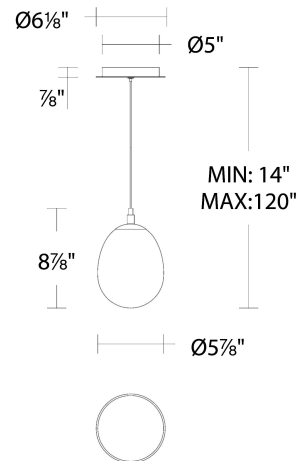

Fixture Type: _____

Catalog Number: _____

Project: _____

Location: _____

Bolla

Mini Pendant 3000K

Model & Size	Color Temp & CRI	Finish	Watt	LED Lumens	Delivered Lumens
PD-67209 09"	3000K 90	CH Chrome	8W	950	564

SPECIFICATIONS

Color Temp:	3000K
Input:	120/277 VAC,50/60Hz
CRI:	90
Dimming:	ELV: 100-10% ,TRIAC: 100-10%
Rated Life:	50000 Hours
Standards:	ETL, cETL, Title 24 JA8-2019 Compliant Damp Location Listed
Construction:	Iron body, etched acrylic and glass diffuser

REPLACEMENT PARTS

- RPL-GLA-67209 - Glass
- HDW-HY22-CE - Hardware Pack

FINISHES:

Chrome

LINE DRAWING:

PD-67209