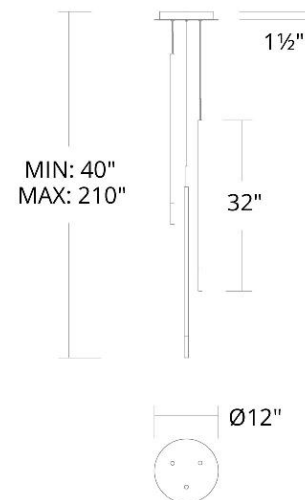

LINE DRAWING: