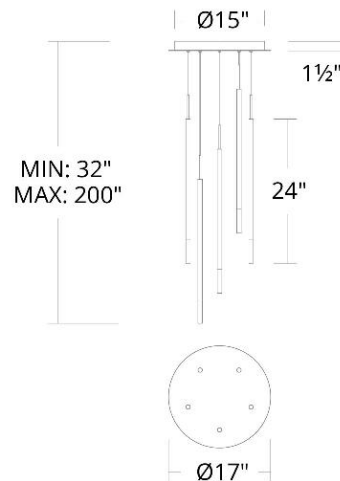

LINE DRAWING: