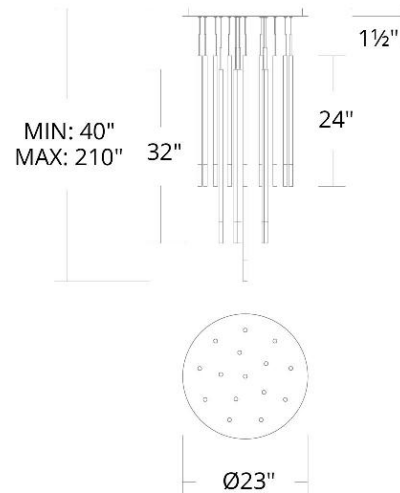

### LINE DRAWING:

PD-69415R

Fixture Type: \_\_\_\_\_

Catalog Number: \_\_\_\_\_

Project: \_\_\_\_\_

Location: \_\_\_\_\_