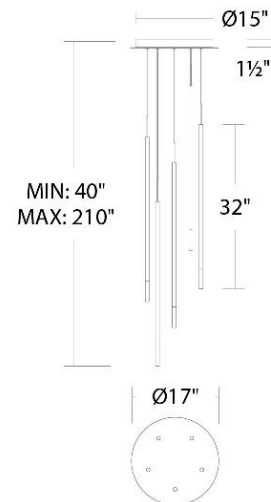

### LINE DRAWING:

PD-69405R2

Fixture Type: \_\_\_\_\_

Catalog Number: \_\_\_\_\_

Project: \_\_\_\_\_

Location: \_\_\_\_\_