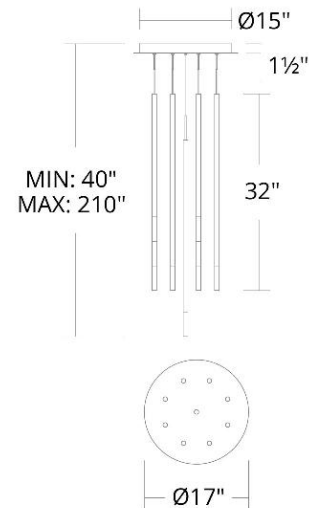

### LINE DRAWING:

PD-69409R

Fixture Type: \_\_\_\_\_

Catalog Number: \_\_\_\_\_

Project: \_\_\_\_\_

Location: \_\_\_\_\_