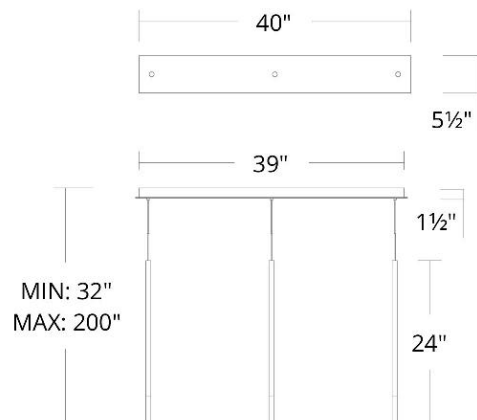

LINE DRAWING: