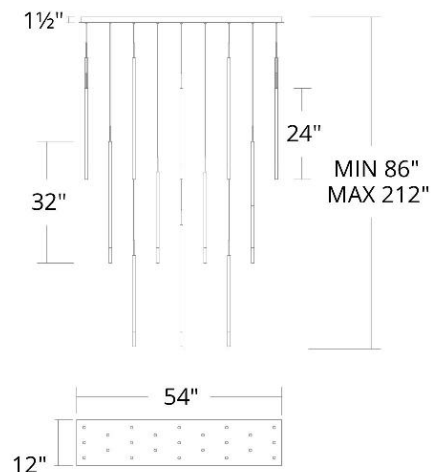

LINE DRAWING: