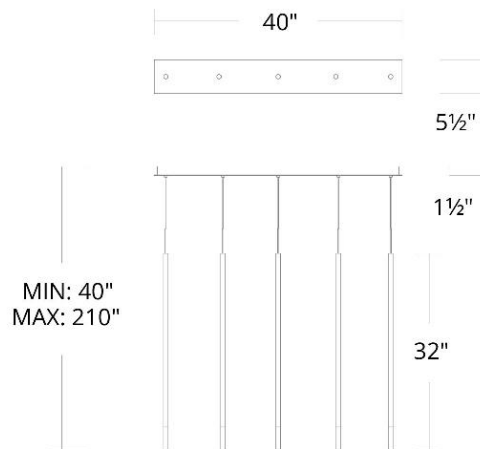

LINE DRAWING: