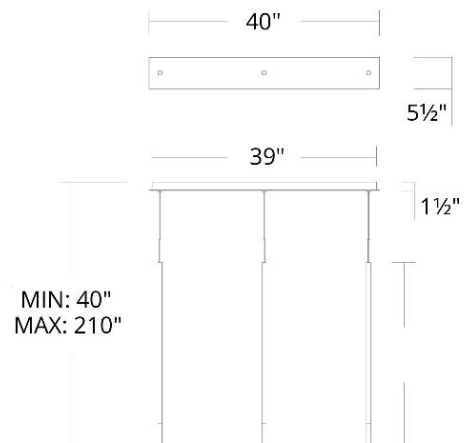

LINE DRAWING: