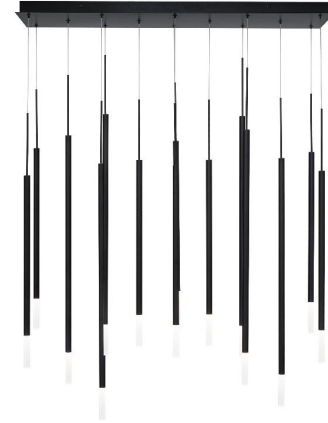

Fixture Type: _____

Catalog Number: _____

Project: _____

Location: _____

Viggo

Linear Multi Light 4CCT

Model & Size	Color Temp & CRI	Watt	Lumens	Finish
PD-69403L2 32" - 3 Lights	2 700K/3000K/3500K/4000K 90	15 W	401	BK Black

Example: **PD-69403L2-BK**

For custom requests please contact customs@wacighting.com

DESCRIPTION

Wisp of light. This sleek and refined pendant is tipped with an acrylic diffuser, casting diffused illumination while emphasizing its minimalistic style.

FEATURES

- Low profile, adjustable powered aircraft cables for an ultra-clean look
- Built in color temperature adjustability. Switch from 2700K/3000K/3500K/4000K
- Driver concealed within the canopy

SPECIFICATIONS

Color Temp:	2700K/3000K/3500K/4000K
Input:	120/277V,50/60Hz
CRI:	90
Dimming:	ELV: 100-10% , 0-10V: 100-5%,TRIAC: 100-5%
Rated Life:	50000 Hours
Standards:	ETL, cETL Damp Location Listed
Construction:	Aluminum body with etched acrylic diffuser

REPLACEMENT PARTS

RPL-GLA-69424 - Acrylic Diffuser