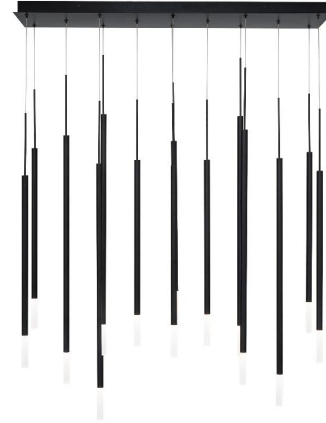

Example: **PD-69403L1-BK**

For custom requests please contact customs@wacighting.com

DESCRIPTION

Wisp of light. This sleek and refined pendant is tipped with an acrylic diffuser, casting diffused illumination while emphasizing its minimalistic style.

FEATURES

- Low profile, adjustable powered aircraft cables for an ultra-clean look
- Built in color temperature adjustability. Switch from 2700K/3000K/3500K/4000K
- Driver concealed within the canopy

SPECIFICATIONS

REPLACEMENT PARTS

RPL-GLA-69424 - Acrylic Diffuser

FINISHES:

Black

LINE DRAWING:

PD-69403L1

Fixture Type: _____

Catalog Number: _____