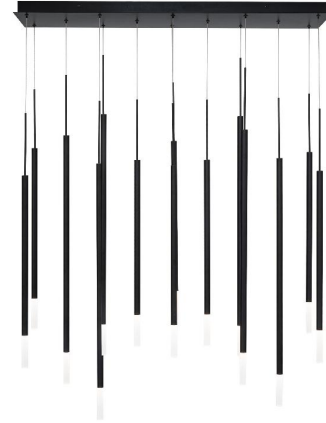

Fixture Type: _____

Catalog Number: _____

Project: _____

Location: _____

Viggo

Linear Multi Light 4CCT

Model & Size	Color Temp & CRI	Watt	Lumens	Finish
PD-69405L1 24" - 5 Lights	2 700K/3000K/3500K/4000K 90	20 W	536	BK Black

Example: **PD-69405L1-BK**

For custom requests please contact customs@wacighting.com

DESCRIPTION

Wisp of light. This sleek and refined pendant is tipped with an acrylic diffuser, casting diffused illumination while emphasizing its minimalistic style.

FEATURES

- Low profile, adjustable powered aircraft cables for an ultra-clean look
- Built in color temperature adjustability. Switch from 2700K/3000K/3500K/4000K
- Driver concealed within the canopy

SPECIFICATIONS

Color Temp:	2700K/3000K/3500K/4000K
Input:	120/277V,50/60Hz
CRI:	90
Dimming:	ELV: 100-10% ,TRIAC: 100-5%
Rated Life:	50000 Hours
Standards:	ETL, cETL Damp Location Listed
Construction:	Aluminum body with etched acrylic diffuser

REPLACEMENT PARTS

RPL-GLA-69424 - Acrylic Diffuser