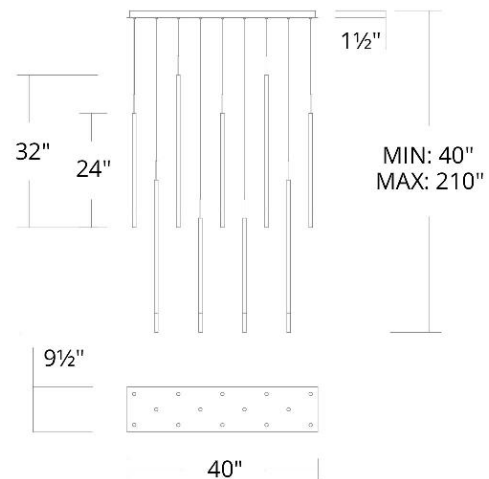

REPLACEMENT PARTS

RPL-GLA-69424 - Acrylic Diffuser

FINISHES:

Black

LINE DRAWING:

PD-69414L

Fixture Type: _____

Catalog Number: _____