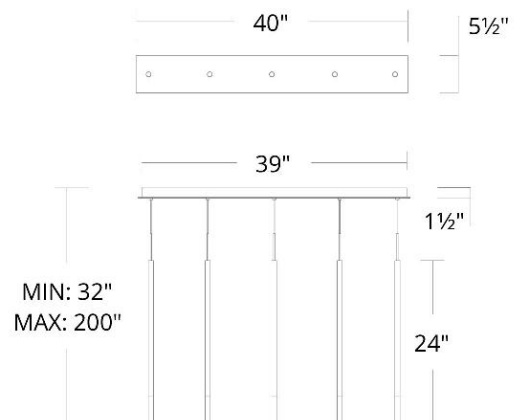

LINE DRAWING: