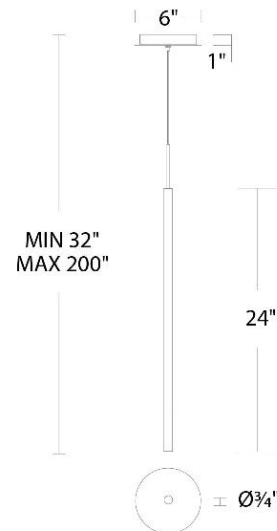

Fixture Type: _____

Catalog Number: _____

Project: _____

Location: _____

Viggo

Mini Pendant 4CCT

Model & Size	Color Temp	Finish	LED Watts	LED Lumens	Delivered Lumens
PD-69424 24"	2700K	BK Black	8 W	655	291
	3000K		8 W	655	291
	3500K		8 W	655	291
	4000K		8 W	655	291

SPECIFICATIONS

Color Temp:	3000K,2700K,3500K,4000K
Input:	120-277V,50/60Hz
CRI:	90
Dimming:	ELV: 100-10% , 0-10V: 100-5%,TRIAC: 100-5%
Rated Life:	50000 Hours
Standards:	ETL, cETL Damp Location Listed
Construction:	Aluminum body with etched acrylic diffuser

REPLACEMENT PARTS

RPL-GLA-69424 - Acrylic Diffuser

FINISHES:

Black

LINE DRAWING:

PD-69424

Fixture Type: _____

Catalog Number: _____

Project: _____

Location: _____

Viggo

Mini Pendant 4CCT

Model & Size	Color Temp	Finish	LED Watts	LED Lumens	Delivered Lumens
PD-69432 32"	2700K	BK Black	8 W	655	291
	3000K		8 W	655	291
	3500K		8 W	655	291
	4000K		8 W	655	291