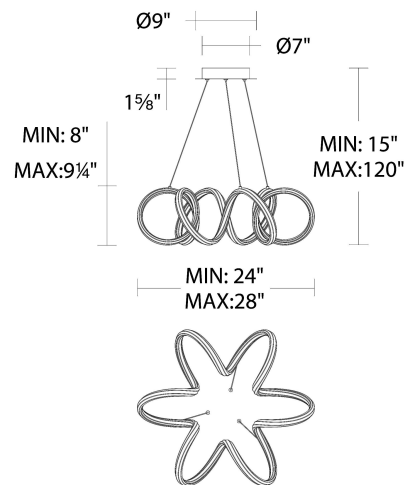

WAC LIGHTING

Fixture Type: _____

Catalog Number: _____

Project: _____

Location: _____

Mamba

Pendant 3000K

Model & Size	Color Temp & CRI	Finish	Watt	LED Lumens	Delivered Lumens
PD-71226 26"	3000K 90	BK Black BN Brushed Nickel	49W	3869	2145

Example: **PD-71226-BN**

For custom requests please contact customs@wacighting.com

FEATURES

- Omnidirectional diffused illumination
- Low profile, adjustable powered aircraft cables for an ultra-clean look
- Spin-on round canopy with minimal hardware
- May be mounted on a sloped ceiling
- Driver concealed within the canopy
- 5 Year warranty

SPECIFICATIONS

Color Temp:	3000K
Input:	120-277 VAC,50/60Hz
CRI:	90
Dimming:	ELV: 100-10% ,TRIAC: 100-10%
Rated Life:	50000 Hours
Standards:	ETL, cETL,Title 24 JA8-2019 Compliant Damp Location Listed
Construction:	Aluminum body, silicone diffuser

REPLACEMENT PARTS

HDW-HY22-CE - Hardware Pack

FINISHES:

Brushed
Nickel

Black

LINE DRAWING:

PD-71226