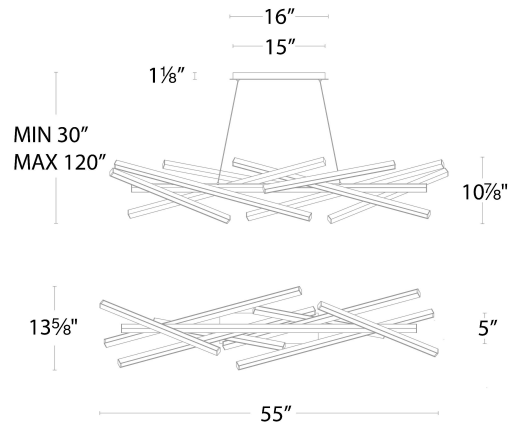

FINISHES:

Aged Brass Black Brushed Nickel

LINE DRAWING:

PD-73155