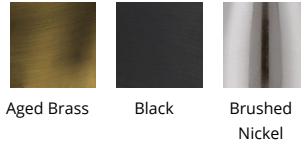

FINISHES:

Aged Brass Black Brushed Nickel

LINE DRAWING:

PD-73142

Fixture Type: _____

Catalog Number: _____

Project: _____

Location: _____

Parallax

Chandelier 3000K

Model & Size	Color Temp	Finish	LED Watts	LED Lumens	Delivered Lumens
PD-73155 55"	3000K	AB Aged Brass BK Black BN Brushed Nickel	44W	2496	1657

Example: **PD-73155-BN**

For custom requests please contact customs@wacighting.com

FINISHES:

Aged Brass Black Brushed Nickel

LINE DRAWING:

PD-73155