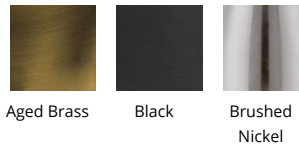

FINISHES:

Aged Brass Black Brushed Nickel

LINE DRAWING:

PD-73142

Fixture Type: _____

Catalog Number: _____

Project: _____

Location: _____