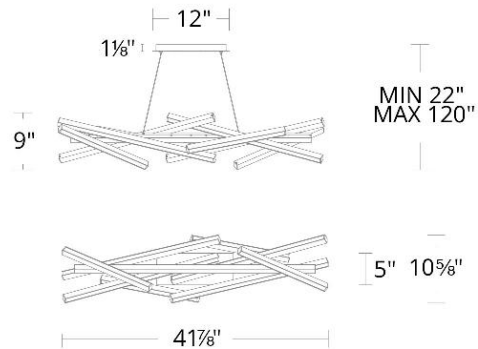

LINE DRAWING: