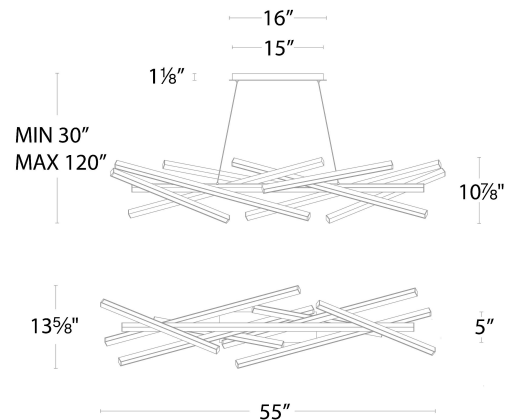

SPECIFICATIONS

Color Temp:	3000K
Input:	120/277 VAC,50/60Hz
CRI:	90
Dimming:	ELV: 100-10% ,TRIAC: 100-10%
Rated Life:	50000 Hours
Standards:	ETL, cETL, Title 24 JA8-2019 Compliant Damp Location Listed
Construction:	Aluminum body, PC lens

FINISHES:

Brushed Nickel Black Aged Brass

LINE DRAWING:

PD-73155