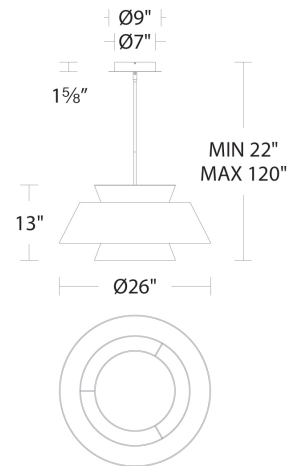

Fixture Type: _____

Catalog Number: _____

Project: _____

Location: _____

Rockabilly Pendant 3000K

Model & Size	Color Temp & CRI	Watt	LED Lumens	Delivered Lumens	Finish
PD-75126 26"	3000K 90	25W	2350	874	BK Black

Example: **PD-75126-BK**

DESCRIPTION

Retro mid-century modern fashion statement.

FEATURES

- Dual color fabric shade
- Downlight illumination with acrylic diffuser
- Three 12" and one 6" downrods included (additional downrods available)
- Quick spin-on canopy design with minimal hardware for easy installation
- Can be mounted on slope ceiling
- Driver concealed within the canopy
- 5 year warranty

REPLACEMENT PARTS

- RPL-ROD-IN06-BK-01 - Rod
- RPL-ROD-IN12-BK-01 - Rod
- RPL-ROD-IN06-BK-01 - 6" rod - BK finish
- RPL-ROD-IN12-BK-01 - 12" rod - BK finish

FINISHES

Black

LINE DRAWING

PD-75126