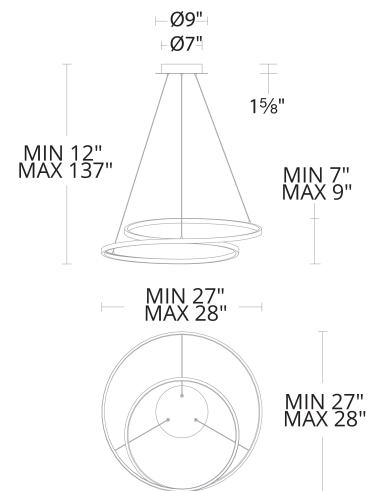

WAC LIGHTING

Marques

Pendant 3000K

Model & Size	Color Temp & CRI	Watt	LED Lumens	Delivered Lumens	Finish
PD-83128 28"	3000K 90	47W	3330	1668	AB Aged Brass BK Black

Fixture Type: _____

Catalog Number: _____

Project: _____

Location: _____

Example: **PD-83128-AB**

DESCRIPTION

Graceful and noble. Impossible to ignore.

FEATURES

- Twist aluminum light bar with frosted silicon diffuser
- Illumination to all directions
- Low profile, adjustable powered aircraft cables for an ultra-clean look
- Quick spin-on canopy design with minimal hardware for easy installation
- Can be mounted on slope ceiling
- Driver concealed within the canopy
- 5 year warranty

SPECIFICATIONS

Color Temp:	3000K
Input:	120-277 VAC, 50/60Hz
CRI:	90
Dimming:	ELV: 100-10%, 0-10V: 100-5%, TRIAC: 100-10%
Rated Life:	50000 Hours
Standards:	ETL, cETL, Title 24: 2019 Damp Location Listed
Construction:	Aluminum body, silicone diffuser

REPLACEMENT PARTS

HDW-HY21-CE - Hardware Pack

FINISHES

LINE DRAWING

PD-83128