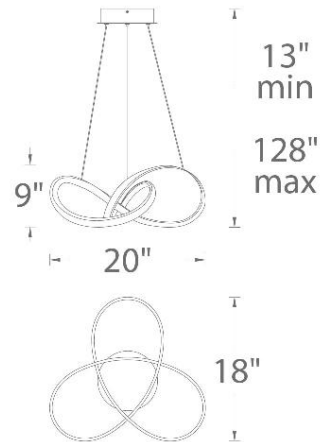

FINISHES:

Black Chrome White

LINE DRAWING:

PD-87720

Fixture Type: _____

Catalog Number: _____

Project: _____

Location: _____