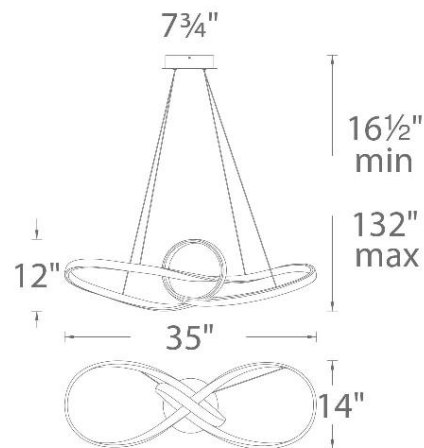

FINISHES:

Black

Chrome

White

LINE DRAWING:

PD-87735