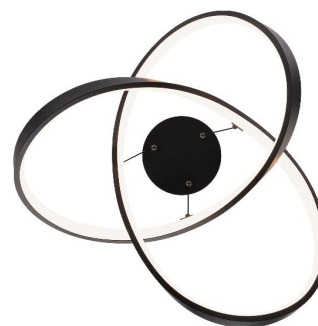

Example: **PD-87720-WT**

For custom requests please contact customs@wacighting.com

DESCRIPTION

Eye-catching, roller coaster-like design.

FEATURES

- Free flowing mobius strip of light
- Simple yet dynamic statement piece
- Each piece is hand crafted. Expect slight variations.
- Frosted extruded diffuser creates even illumination
- Assembled with a frosted joint clip, with optional chrome clip included
- Cable suspension carrying low voltage may be field shortened
- Driver concealed within the canopy
- 5 year warranty

DESCRIPTION

Eye-catching, roller coaster-like design.

FEATURES

- Free flowing mobius strip of light
- Simple yet dynamic statement piece
- Each piece is hand crafted. Expect slight variations.
- Frosted extruded diffuser creates even illumination
- Assembled with a frosted joint clip, with optional chrome clip included
- Cable suspension carrying low voltage may be field shortened
- Driver concealed within the canopy
- 5 year warranty

FINISHES:

Black

Chrome

White

LINE DRAWING:

PD-87723

WAC LIGHTING

Fixture Type: _____

Example: **PD-87735-WT**

For custom requests please contact customs@wacighting.com

DESCRIPTION

Eye-catching, roller coaster-like design.

FEATURES

- Free flowing mobius strip of light
- Simple yet dynamic statement piece
- Each piece is hand crafted. Expect slight variations.
- Frosted extruded diffuser creates even illumination
- Assembled with a frosted joint clip, with optional chrome clip included
- Cable suspension carrying low voltage may be field shortened
- Driver concealed within the canopy
- 5 year warranty