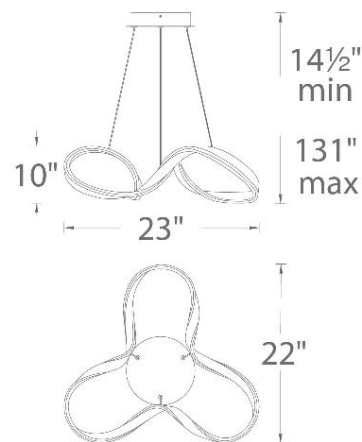

FINISHES:

Black

Chrome

White

LINE DRAWING:

PD-87723

WAC LIGHTING

Fixture Type: _____