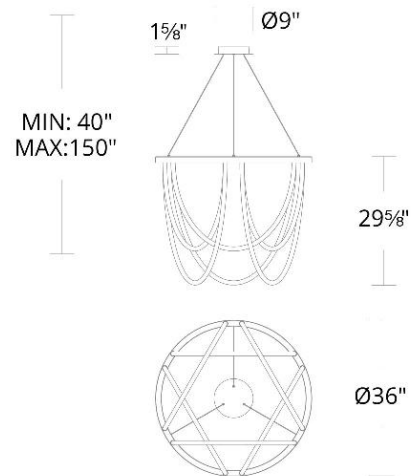

Fixture Type: _____

Catalog Number: _____

Project: _____

Location: _____

Margarite

Chandelier 3000K

Model & Size	Color Temp	Finish	LED Watts	LED Lumens	Delivered Lumens
PD-89436 36"	3000K	BK Black	40 W	4200	3520

Color Temp:	3000K
Input:	120-277V,50/60Hz
CRI:	90
Dimming:	ELV: 100-10% , 0-10V: 100-5%,TRIAC: 100-5%
Rated Life:	50000 Hours
Standards:	ETL, cETL Damp Location Listed
Construction:	Aluminum body, silicone diffuser

FINISHES:

Black

LINE DRAWING:

PD-89436