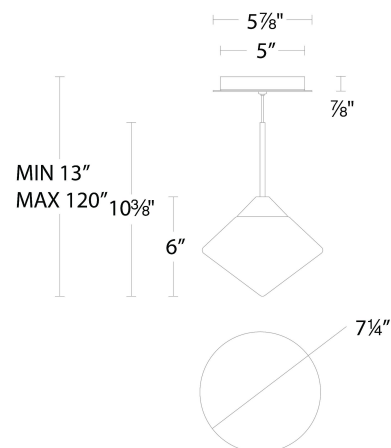

Fixture Type: _____

Catalog Number: _____

Project: _____

Location: _____

Chrysalis

Mini Pendant 3000K

Model & Size	Color Temp & CRI	Finish	Watt	LED Lumens	Delivered Lumens
PD-91207 7"	3000K 90	BK Black BN Brushed Nickel	5W	312	216

SPECIFICATIONS

Color Temp:	3000K
Input:	120/277 VAC,50/60Hz
CRI:	90
Dimming:	ELV: 100-10% ,TRIAC: 100-10%
Rated Life:	50000 Hours
Standards:	ETL, cETL,Title 24 JA8-2019 Compliant Damp Location Listed
Construction:	Aluminum body, wispy opal glass diffuser

REPLACEMENT PARTS

RPL-GLA-91207 - Glass

FINISHES:

Brushed
Nickel

Black

LINE DRAWING:

PD-91207