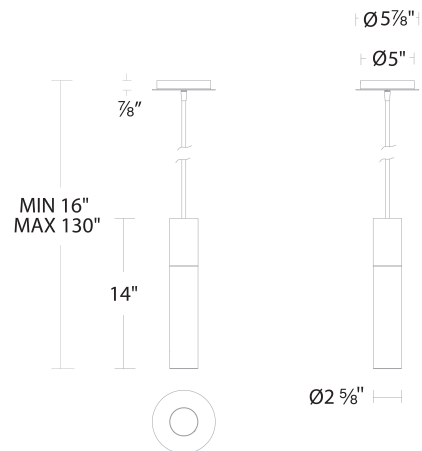

### SPECIFICATIONS

<b>Color Temp:</b>	3000K
<b>Input:</b>	120 VAC, 50/60Hz
<b>CRI:</b>	90
<b>Dimming:</b>	ELV: 100-10%, TRIAC: 100-10%
<b>Rated Life:</b>	54000 Hours
<b>Standards:</b>	ETL, cETL, Title 24: 2019 Wet Location Listed
<b>Construction:</b>	Aluminum body, glass diffuser

### LINE DRAWING

PD-W63114