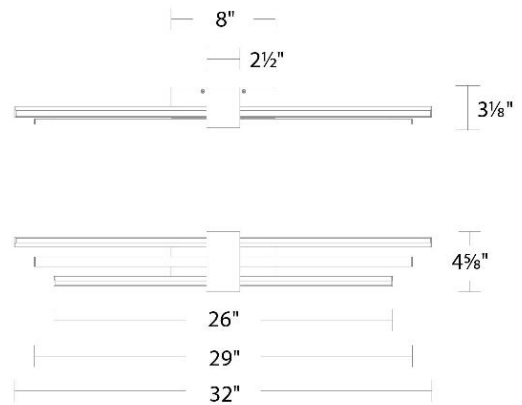

Fixture Type: _____

Catalog Number: _____

Project: _____

Location: _____

Melody

Bath & Wall 3000K

Model & Size	Color Temp	Finish	LED Watts	LED Lumens	Delivered Lumens
WS-15432 32"	3000K	BK Black BN Brushed Nickel	14 W	775	621

Example: **WS-15432-BN**

For custom requests please contact customs@wacighting.com

DESCRIPTION

Striking a chord. A beautiful bundle of beams edged with glowing diffusers deliver flattering tempo of light.

FEATURES

- Driver concealed within the canopy

SPECIFICATIONS

Color Temp:	3000K
Input:	120-277V,50/60Hz
CRI:	90
Dimming:	ELV: 100-10% , 0-10V: 100-5%,TRIAC: 100-5%
Rated Life:	50000 Hours
Mounting:	Can be mounted on wall in all orientations
Standards:	ETL, cETL Damp Location Listed
Construction:	Extruded aluminum body with acrylic diffuser

FINISHES:

LINE DRAWING:

WS-15432