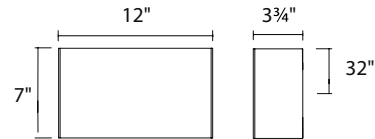

Fixture Type:

Catalog Number:

Project: _____

Location: _____