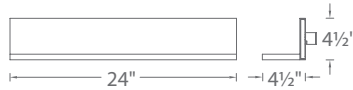

CLIFFHANGER – model: WS-267

dwelLED™ LED Bath

WAC LIGHTING

Responsible Lighting®

WS-26724

Fixture Type:

Catalog Number:

Project: _____

Location: _____

PRODUCT DESCRIPTION

Cliffhanger suspensefully illuminates up and down through the frosted acrylic diffuser, eliminating the appearance of LED diodes or hot spots. Available in three different sizes, Cliffhanger is the perfect fit for the contemporary or modern vanity.

FEATURES

- Up & down light
- Fixture may be rotated 180° when mounting
- Frosted acrylic diffuser provides even illumination
- Driver located in standard 4" junction box
- 45° miter edge for a sleek, clean look
- WS-26714, WS-26724 are CEC Title 24 compliant
- Universal driver (120V-220V-277V)
- Color Temp: 3000K
- CRI: 90
- Dimming: 100% - 10% ELV
- Rated Life: 35,000 hours
- Input: 120 - 277V

SPECIFICATIONS

Construction: Aluminum and white Acrylic Diffuser

Light Source: High output LED.

Finish: Brushed Aluminum (AL)

Standards: ETL & cETL damp location listed.

ORDER NUMBER

	Watt	Delivered Lumens	Finish
WS-26714	14"	7.5W	355
WS-26724	24"	15W	775
WS-26737	37"	21.5W	1120

AL Brushed Aluminum

Example: **WS-26714-AL**

wacighting.com
Phone (800) 526.2588
Fax (800) 526.2585

Headquarters/Eastern Distribution Center
44 Harbor Park Drive
Port Washington, NY 11050

Central Distribution Center
1600 Distribution Ct
Lithia Springs, GA 30122

Western Distribution Center
1750 Archibald Avenue
Ontario, CA 91760