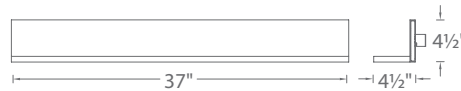

WS-26737

Fixture Type:

Catalog Number:

Project: _____

Location: _____

PRODUCT DESCRIPTION

Cliffhanger suspensefully illuminates up and down through the frosted acrylic diffuser, eliminating the appearance of LED diodes or hot spots. Available in three different sizes, Cliffhanger is the perfect fit for the contemporary or modern vanity.

FEATURES

- Up & down light
- Fixture may be rotated 180° when mounting
- Frosted acrylic diffuser provides even illumination
- Driver located in standard 4" junction box
- 45° miter edge for a sleek, clean look
- WS-26714, WS-26724 are CEC Title 24 compliant
- Universal driver (120V-220V-277V)
- Color Temp: 3000K
- CRI: 90
- Dimming: 100% - 10% ELV
- Rated Life: 35,000 hours
- Input: 120 - 277V

SPECIFICATIONS

Construction: Aluminum and white Acrylic Diffuser

Light Source: High output LED.

Finish: Brushed Aluminum (AL)

Standards: ETL & cETL damp location listed.

ORDER NUMBER

	Watt	Delivered Lumens	Finish
WS-26714	14"	7.5W	355
WS-26724	24"	15W	775
WS-26737	37"	21.5W	1120

AL Brushed Aluminum

Example: **WS-26714-AL**

wacighting.com
Phone (800) 526.2588
Fax (800) 526.2585

Headquarters/Eastern Distribution Center
44 Harbor Park Drive
Port Washington, NY 11050

Central Distribution Center
1600 Distribution Ct
Lithia Springs, GA 30122

Western Distribution Center
1750 Archibald Avenue
Ontario, CA 91760