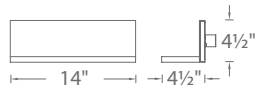

CLIFFHANGER – model: WS-267

dwelLED™ LED Bath

WAC LIGHTING

Responsible Lighting®

WS-26714