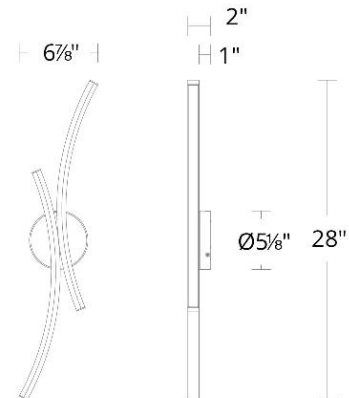

Fixture Type: _____

Catalog Number: _____

Project: _____

Location: _____

Tusk

Wall Sconce 4CCT

Model & Size	Color Temp	Finish	LED Watts	LED Lumens	Delivered Lumens
WS-29428 28"	2700K	BK Black	15 W	1253	670
	3000K	BN Brushed Nickel	15 W	1253	670
	3500K		15 W	1253	670
	4000K		15 W	1253	670

Example: **WS-29428-40-BN**

For custom requests please contact customs@wacighting.com

DESCRIPTION

Deconstructed. Offset curves lined with soft LED illumination are mounted on a round backplate, creating a strong visual presence in modern rooms.

FEATURES

- Built in color temperature adjustability. Switch from 2700K/3000K/3500K/4000K
- Driver concealed within the canopy

SPECIFICATIONS

Color Temp:	3000K,2700K,3500K,4000K
Input:	120/277V,50/60Hz
CRI:	90
Dimming:	ELV: 100-10% ,TRIAC: 100-5%
Rated Life:	50000 Hours
Mounting:	Can be mounted on ceiling or wall in all orientations
Standards:	ETL, cETL Damp Location Listed
Construction:	Aluminum body with silicone diffuser

FINISHES:

Brushed Nickel

Black

LINE DRAWING:

WS-29428