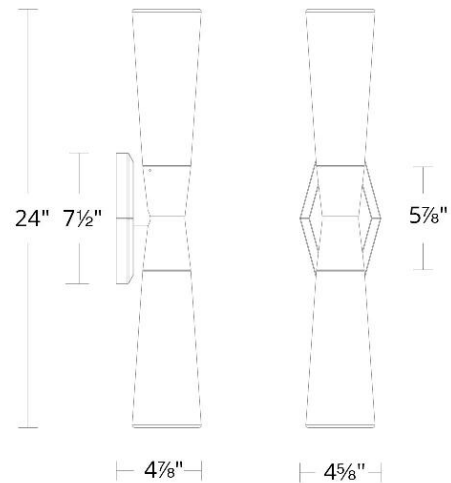

FINISHES:

Aged Brass Brushed Nickel

REPLACEMENT PARTS

RPL-GLA-30024 - RPL Glass for WS-30024

LINE DRAWING:

WS-30024