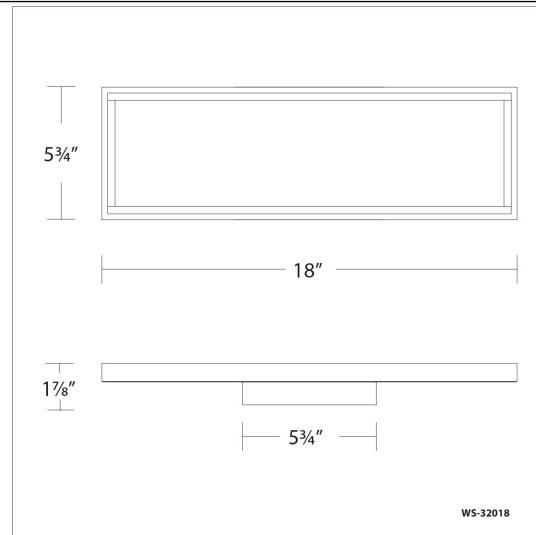

Fixture Type: _____

Catalog Number: _____

Project: _____

Location: _____

Mirror Mirror

Wall Sconce 3000K

Model & Size	Color Temp & CRI	Finish	Watt	LED Lumens	Delivered Lumens	Title 24
WS-32018 18"	3000K 90	TT Titanium	17W	1700	757	YES

Example: **WS-32018-TT**

DESCRIPTION

Framed Light. Mirrored to reflect luxury finishes in a well appointed space.

FEATURES

- Matte finish with mirror insert
- Driver conceals within the canopy
- 5 Year warranty

SPECIFICATIONS

Color Temp:	3000K
Input:	120-277 VAC, 50/60Hz
CRI:	90
Dimming:	ELV: 100-10%, 0-10V: 100-5%, TRIAC: 100-5%
Rated Life:	50000 Hours
Mounting:	Can be mounted on wall in all orientations
Standards:	ETL, cETL, Title 24: 2019 Damp Location Listed
Construction:	Aluminum hardware with PC diffuser

FINISHES

Titanium

LINE DRAWING