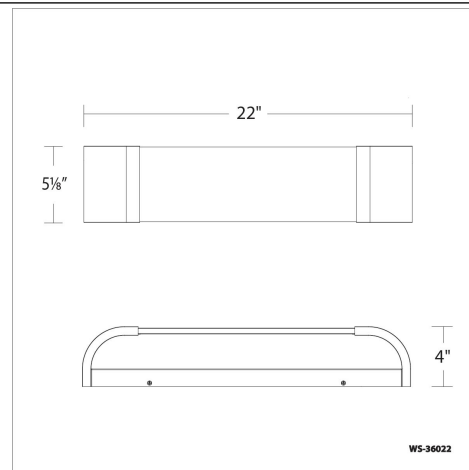

FINISHES

Aged Brass Brushed Nickel

LINE DRAWING

Fixture Type: _____

Catalog Number: _____

Project: _____

Location: _____

Melrose