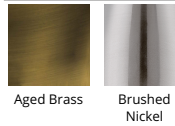

Darcy Wall Sconce 3000K

Model & Size	Color Temp & CRI	Finish	Watt	LED Lumens	Delivered Lumens	Title 24
WS-38036 36"	3000K 90	AB Aged Brass	45W	5000	2383	YES
	3000K 90	BN Brushed Nickel	45W	5000	2383	YES

FINISHES

Aged Brass

Brushed Nickel

LINE DRAWING