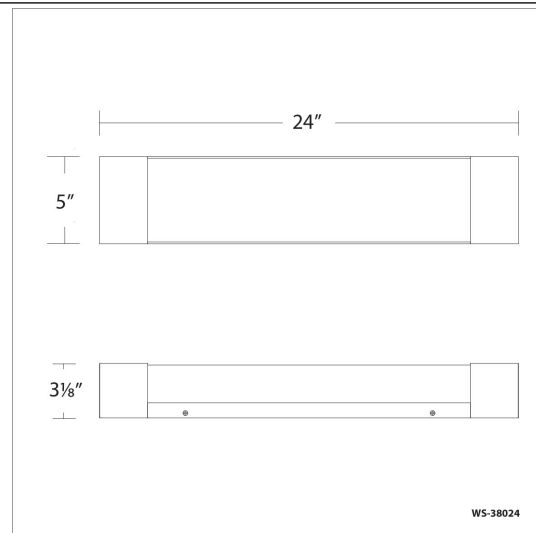

Fixture Type: _____

Catalog Number: _____

Project: _____

Location: _____

Darcy Wall Sconce 3000K

Model & Size	Color Temp & CRI	Finish	Watt	LED Lumens	Delivered Lumens	Title 24
WS-38024 24"	3000K 90	AB Aged Brass	34W	3800	1733	YES
	3000K 90	BN Brushed Nickel	34W	3800	1733	YES

Example: **WS-38024-AB**

DESCRIPTION

Flattering illumination. Experience unparallel task lighting above a vanity or alongside a mirror.

FEATURES

- Driver conceals within the fixture
- 5 Year warranty

SPECIFICATIONS

Color Temp:	3000K
Input:	120-277 VAC, 50/60Hz
CRI:	90
Dimming:	ELV: 100-10%
Rated Life:	50000 Hours
Mounting:	Can be mounted on wall in all orientations
Standards:	ETL, cETL, Title 24: 2019 Damp Location Listed
Construction:	Aluminum hardware with mitered tempered glass diffuser

FINISHES

Aged Brass

Brushed Nickel

LINE DRAWING