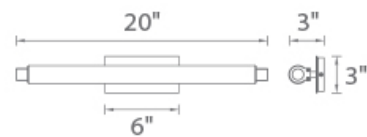

Fixture Type: _____

Catalog Number: _____

Project: _____

Location: _____

Vista

Bathroom Sconce 3000K

Model & Size	Color Temp & CRI	Watt	LED Lumens	Delivered Lumens	Finish
WS-40720 20"	3000K 90	15W	1387	1216	AL Brushed Aluminum
		16W	1385	1190	CH Chrome

Example: **WS-40720-AL**

DESCRIPTION

A brilliant outlook. Versatile 1 inch luminaire with narrow spears of light.

FEATURES

- Adjustable backplate
- Co-extruded clear and white acrylic provides substance, luminosity and optical efficacy
- Spot free linear illumination
- Conversion plate for 4" junction box included
- Driver installed within the Junction Box, driver dimension: 2.76" x 1.26" x 1.18"
- 5 Year warranty

SPECIFICATIONS

Color Temp:	3000K
Input:	120-277 VAC, 50/60Hz
CRI:	90
Dimming:	ELV: 100-10%
Rated Life:	54000 Hours
Mounting:	Can be mounted on wall in all orientations
Standards:	ETL, cETL, Title 24: 2019 Damp Location Listed
Construction:	Aluminum hardware with co-extruded acrylic diffuser, Aluminum hardware with acrylic diffuser

FINISHES

LINE DRAWING