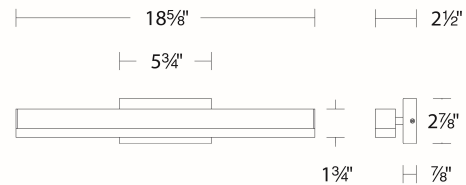

Fixture Type: _____

Catalog Number: _____

Project: _____

Location: _____

Styx Bathroom Vanity & Sconce

Model & Size	Color Temp & CRI	Watt	LED Lumens	Delivered Lumens	Finish
WS-41119 19"	2700K/3000K/3500K 90	16W	1247	688	AL Brushed Aluminum BK Black

Example: **WS-41119-AL**

DESCRIPTION

Quietly sleek. An underlying way of light.

FEATURES

- One-directional light with etched acrylic diffuser
- Adjustable backplate
- Conversion plate included to accommodate 4" junction box
- 3CCT (2700K/3000K/3500K) selectable switch
- Driver concealed within the canopy
- 5 year warranty

SPECIFICATIONS

Color Temp:	2700K/3000K/3500K
Input:	120/277 VAC, 50/60Hz
CRI:	90
Dimming:	ELV: 100-10%, TRIAC: 100-10%
Rated Life:	50000 Hours
Mounting:	Can be mounted on wall in all orientations
Standards:	ETL, cETL, Title 24: 2019 Damp Location Listed
Construction:	Aluminum body, acrylic diffuser

FINISHES

LINE DRAWING

WS-41119