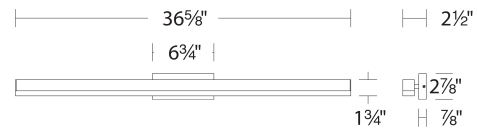

Fixture Type: _____

Catalog Number: _____

Project: _____

Location: _____

Styx Bathroom Vanity & Sconce

Model & Size	Color Temp & CRI	Watt	LED Lumens	Delivered Lumens	Finish
WS-41137 37"	2700K/3000K/3500K 90	28W	2247	1301	AL Brushed Aluminum BK Black

Example: **WS-41137-AL**

DESCRIPTION

Quietly sleek. An underlying way of light.

FEATURES

- One-directional light with etched acrylic diffuser
- Adjustable backplate
- Conversion plate included to accommodate 4" junction box
- 3CCT (2700K/3000K/3500K) selectable switch
- Driver concealed within the canopy
- 5 year warranty

SPECIFICATIONS

Color Temp:	2700K/3000K/3500K
Input:	120/277 VAC, 50/60Hz
CRI:	90
Dimming:	ELV: 100-10%, TRIAC: 100-10%
Rated Life:	50000 Hours
Mounting:	Can be mounted on wall in all orientations
Standards:	ETL, cETL, Title 24: 2019 Damp Location Listed
Construction:	Aluminum body, acrylic diffuser

FINISHES

LINE DRAWING

WS-41137