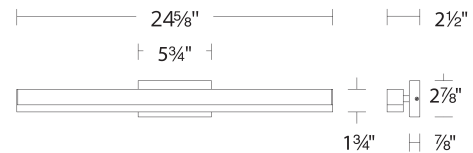

Fixture Type: _____

Catalog Number: _____

Project: _____

Location: _____

Styx Bathroom Vanity & Sconce

Model & Size	Color Temp & CRI	Watt	LED Lumens	Delivered Lumens	Finish
WS-41125 25"	2700K/3000K/3500K 90	19W	1421	824	AL Brushed Aluminum BK Black

Example: **WS-41125-AL**

DESCRIPTION

Quietly sleek. An underlying way of light.

FEATURES

- One-directional light with etched acrylic diffuser
- Adjustable backplate
- Conversion plate included to accommodate 4" junction box
- 3CCT (2700K/3000K/3500K) selectable switch
- Driver concealed within the canopy
- 5 year warranty

SPECIFICATIONS

Color Temp:	2700K/3000K/3500K
Input:	120/277 VAC, 50/60Hz
CRI:	90
Dimming:	ELV: 100-10%, TRIAC: 100-10%
Rated Life:	50000 Hours
Mounting:	Can be mounted on wall in all orientations
Standards:	ETL, cETL, Title 24: 2019 Damp Location Listed
Construction:	Aluminum body, acrylic diffuser

FINISHES

LINE DRAWING

WS-41125