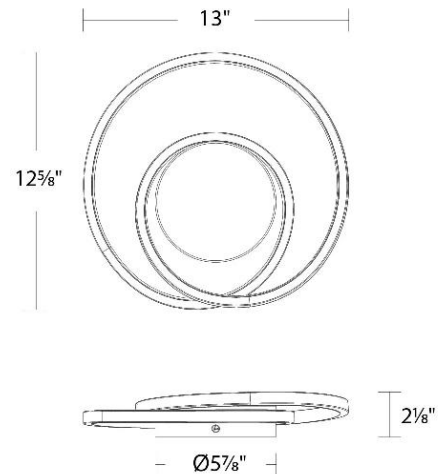

SPECIFICATIONS

Color Temp:	3000K
Input:	120/277V,50/60Hz
CRI:	90
Dimming:	ELV: 100-10% ,TRIAC: 100-5%
Rated Life:	50000 Hours
Mounting:	Can be mounted on ceiling or wall in all orientations
Standards:	ETL, cETL Damp Location Listed
Construction:	Aluminum body, silicone diffuser

FINISHES:

LINE DRAWING:

WS-43413